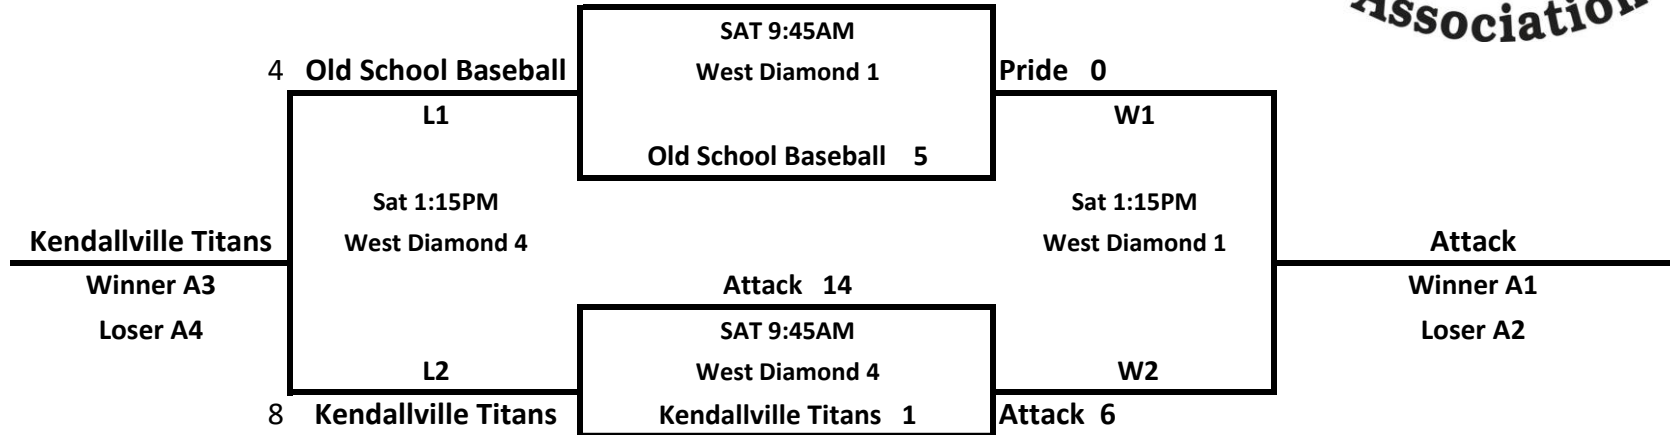

**CCAC Summer Slam**

June 3-5, 2016

10U POOL

**Pool A**

Wabash Pride 10

**ALL POOL GAMES ARE 1HR, 30 MIN/COMPLETE INNING**