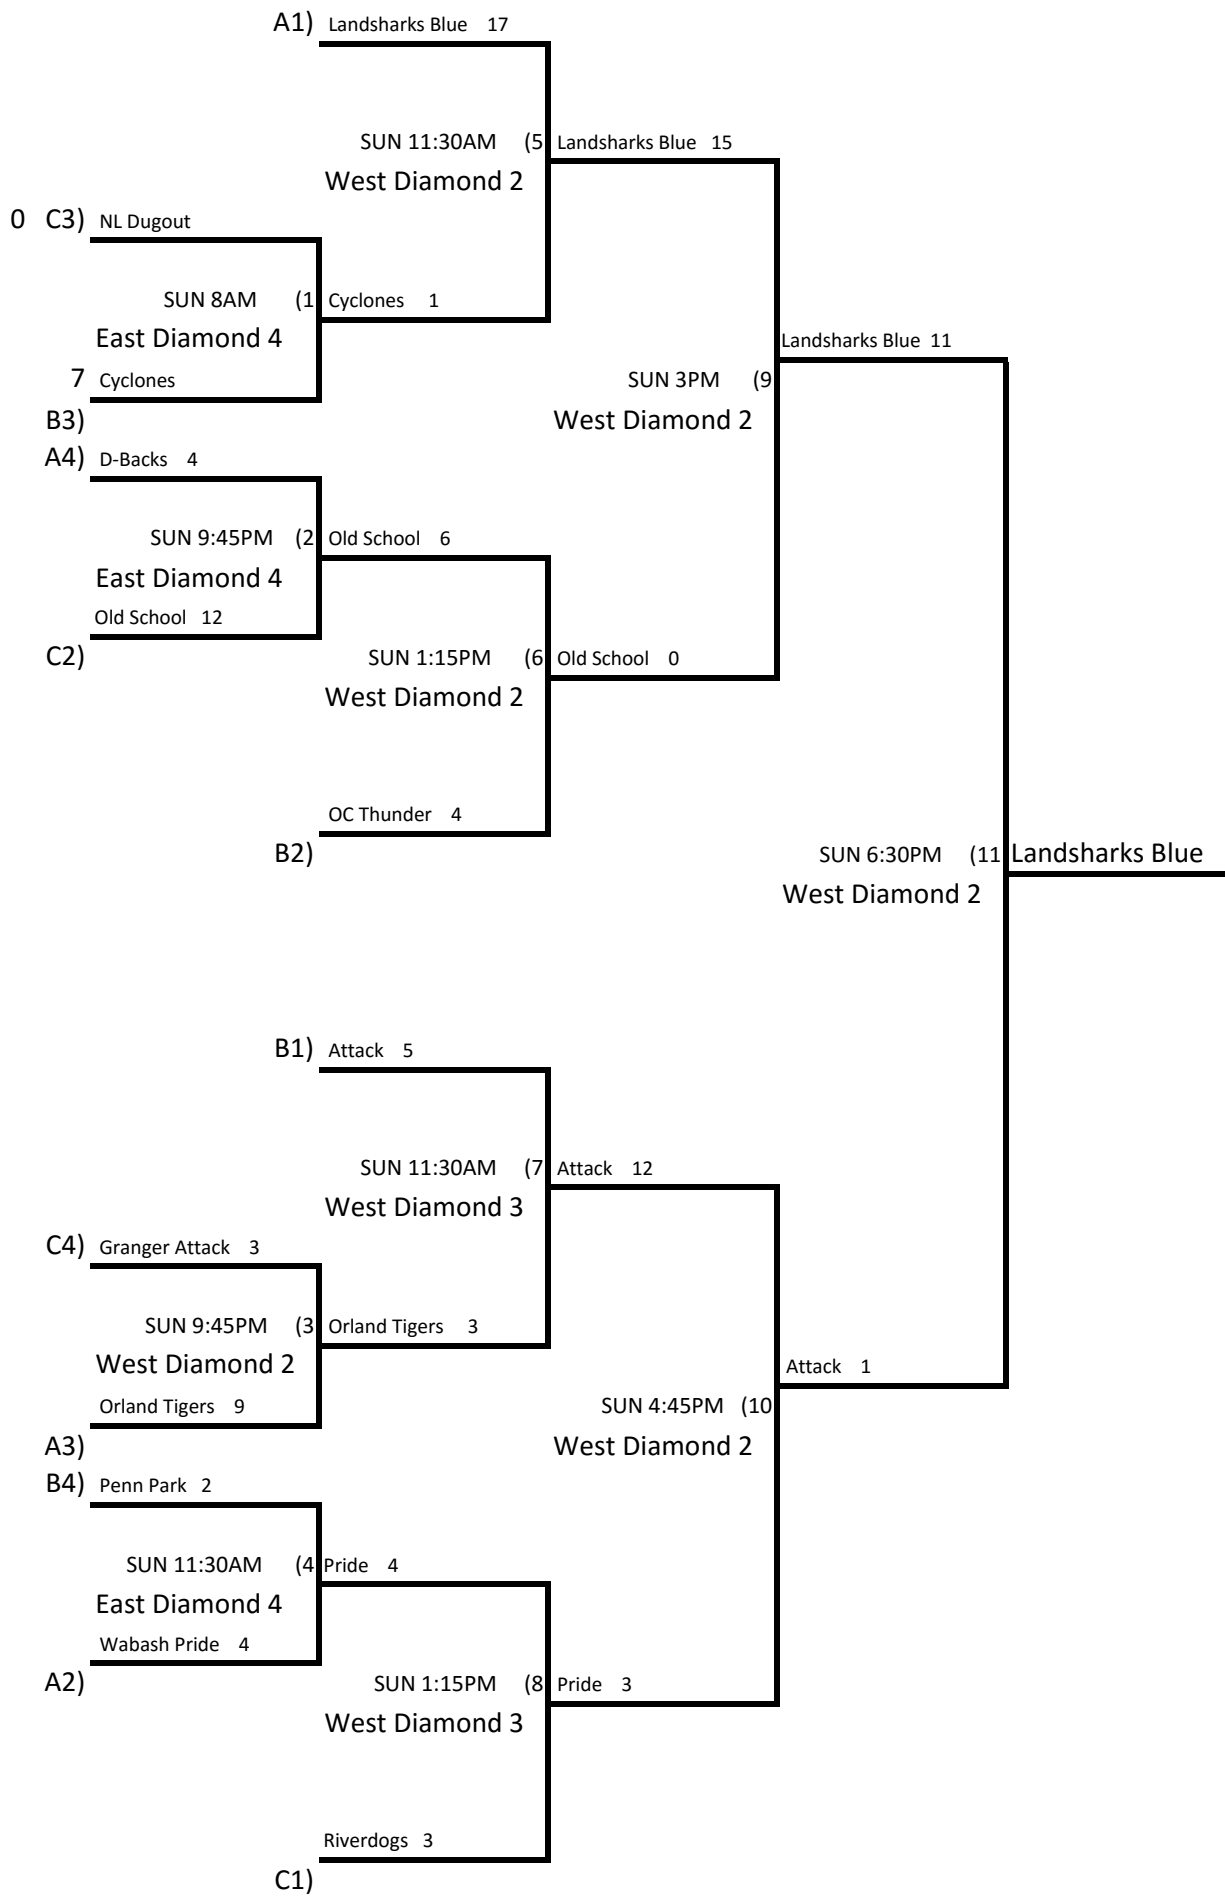

BPA Summer Slam
 June 3-5, 2016
 12U Bracket

ALL POOL GAMES ARE 1HR, 30 MIN/DROP DEAD REVERT BACK UNTIL A WINNER IS DETERMINED