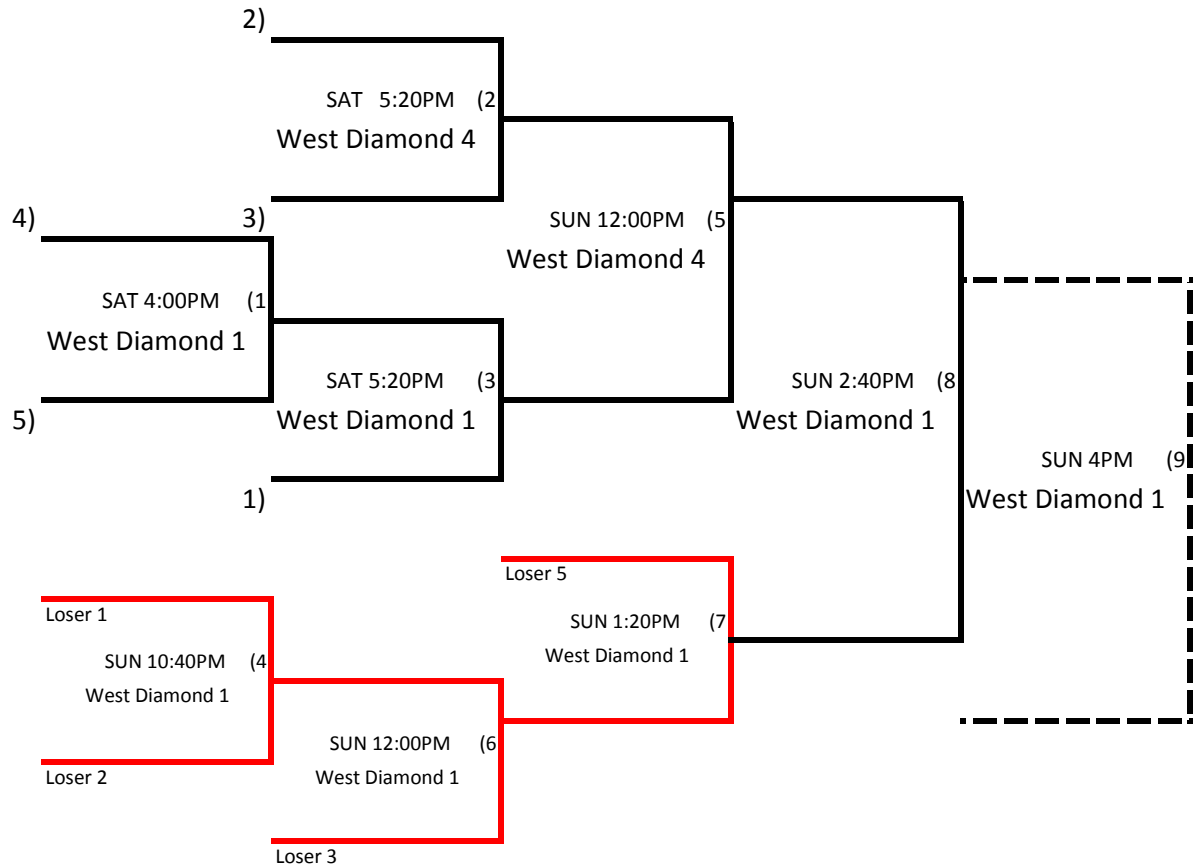

NSA Spring Classic
 April 16-17
 10U Bracket

ALL POOL AND BRACKET GAMES ARE 1HR/15MIN, COMPLETE INNING