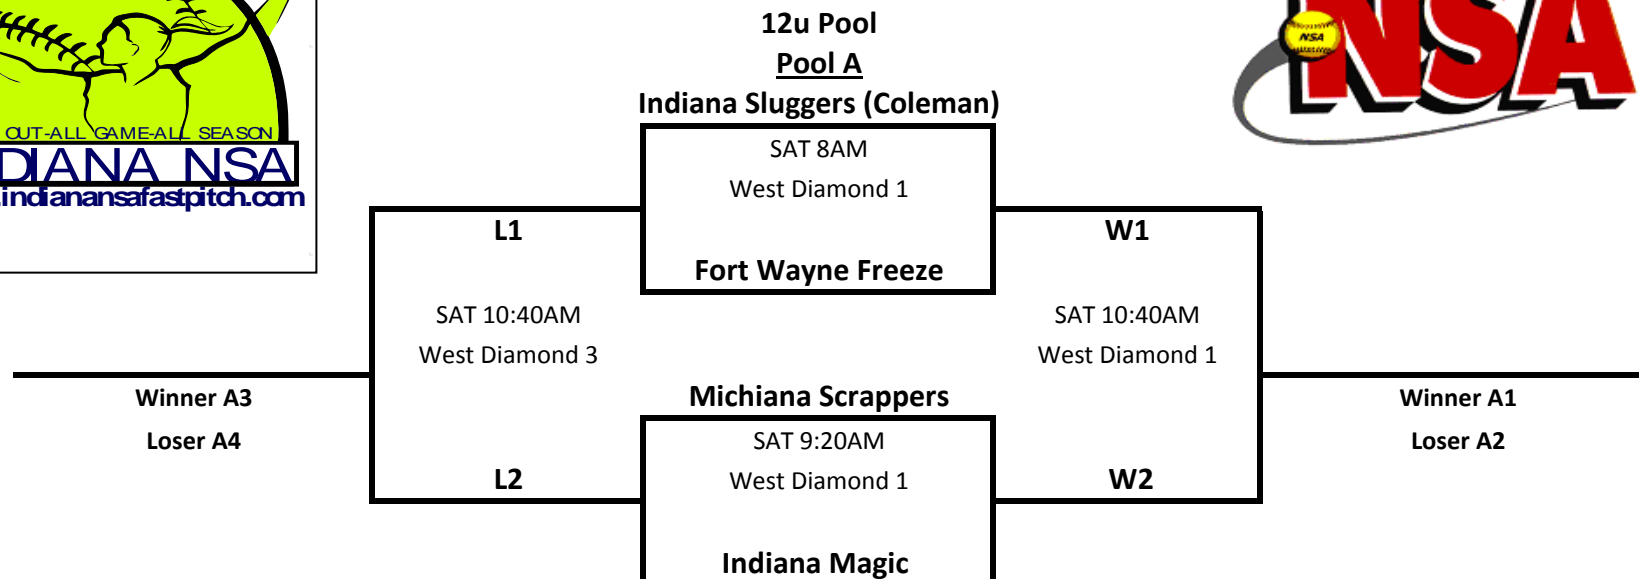

### 10U Pool

- 1) Region Sports Rumble
- 2) Sluggers 06
- 3) Fort Wayne Freeze
- 4) Indiana Sluggers 05
- 5) Wildthangz

**4/16/2016**

- 12:00PM Region Sports Rumble vs. Sluggers 06 (West Diamond 1)  
Fort Wayne Freeze vs. Indiana Sluggers 05 (West Diamond 4)**
- 1:20PM Region Sports Rumble vs. Wildthangz (West Diamond 1)  
Sluggers 06 vs. Fort Wayne Freeze (West Diamond 4)**
- 2:40PM Indiana Sluggers 05 vs. Wildthangz (West Diamond 1)**

**ALL POOL GAMES ARE 1HR/15MIN, COMPLETE INNING**

**ALL POOL GAMES ARE 1HR/15MIN, COMPLETE INNING**

**Pool B**

**Indiana Sluggers (Musselman)**

**Pool C**

- C1) True Impact
- C2) J-Shock
- C3) CC Fury
- C4) NBGSA Inferno
- C5) Indiana Revolution

SAT 4/16

- 8AM True Impact vs. J-Shock (West Diamond 2)
- CC Fury vs. NBGSA Inferno (West Diamond 3)
- 9:20AM True Impact vs. Indiana Revolution (West Diamond 2)
- J-Shock vs. CC Fury (West Diamond 3)
- 10:40AM NBGSA Inferno vs. Indiana Revolution (West Diamond 2)

**ALL POOL GAMES ARE 1HR/15MIN, COMPLETE INNING**

Pool C

C1) NTF Nova

C2) Indiana Shock (Sites)

C3) Fort Wayne Spartans

**SAT 4/16**

**9:20AM NTF Nova vs. Indiana Shock (Sites) (East Diamond 2)**

**10:40AM NTF Nova vs. Fort Wayne Spartans (East Diamond 2)**