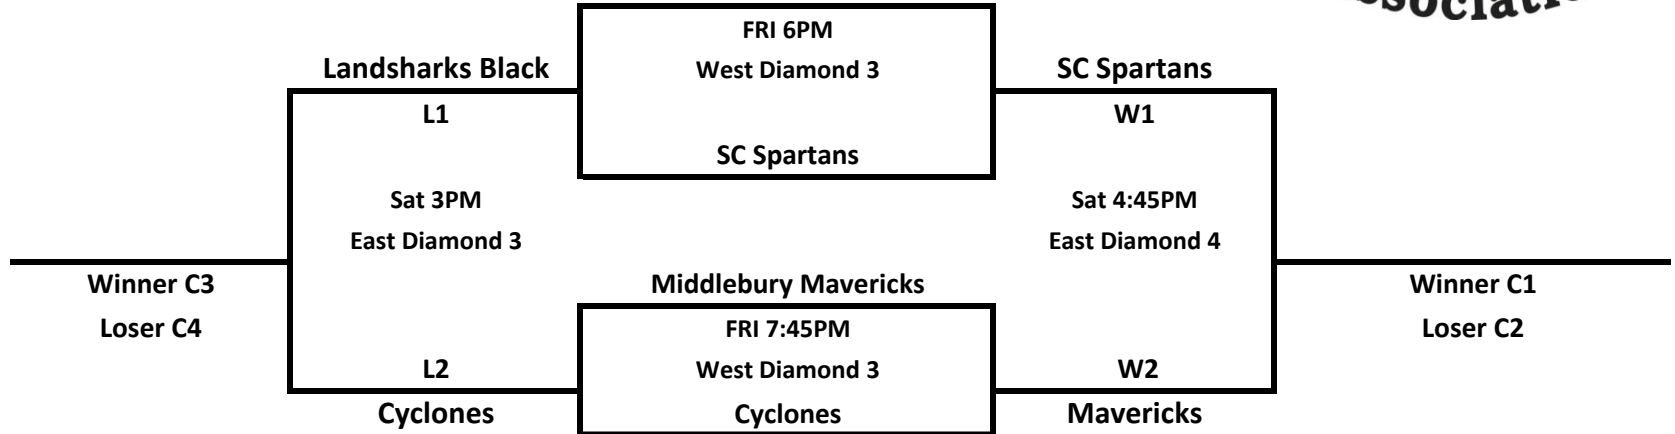

CCAC Lake City Classic
April 22-24, 2016
11U POOL

Pool A

Kendalville Titans

ALL POOL GAMES ARE 1HR, 30 MIN/COMPLETE INNING

CCAC Lake City Classic
April 22-24, 2016
11U POOL

Pool B

Attack

ALL POOL GAMES ARE 1HR, 30 MIN/COMPLETE INNING

CCAC Lake City Classic
April 22-24, 2016
11U POOL

Pool C

Indiana Landsharks Black

ALL POOL GAMES ARE 1HR, 30 MIN/COMPLETE INNING

CCAC Lake City Classic

April 22-24, 2016

11U POOL

Pool D