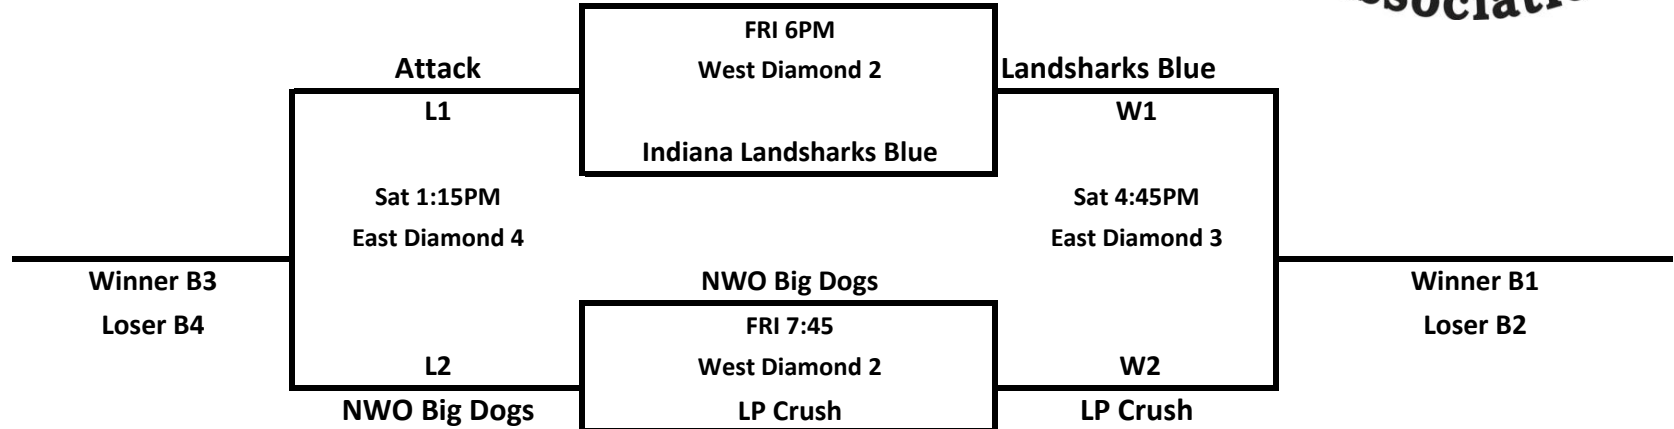

CCAC Lake City Classic
April 22-24, 2016
11U POOL

Pool A

Kendalville Titans

ALL POOL GAMES ARE 1HR, 30 MIN/COMPLETE INNING

CCAC Lake City Classic
April 22-24, 2016
11U POOL

Pool B

Attack

ALL POOL GAMES ARE 1HR, 30 MIN/COMPLETE INNING

CCAC Lake City Classic
April 22-24, 2016
11U POOL

Pool C

Indiana Landsharks Black

ALL POOL GAMES ARE 1HR, 30 MIN/COMPLETE INNING

CCAC Lake City Classic

April 22-24, 2016

11U POOL

Pool D

D1) Michiana Landsharks Grey

D2) FW Diamondbacks

D3) Michiana Repetition

FRI 6PM Michiana Landsharks Grey vs. FW Diamondbacks (West Diamond 4)

7:45PM Michiana Landsharks Grey vs. Michiana Repetition (West Diamond 4)