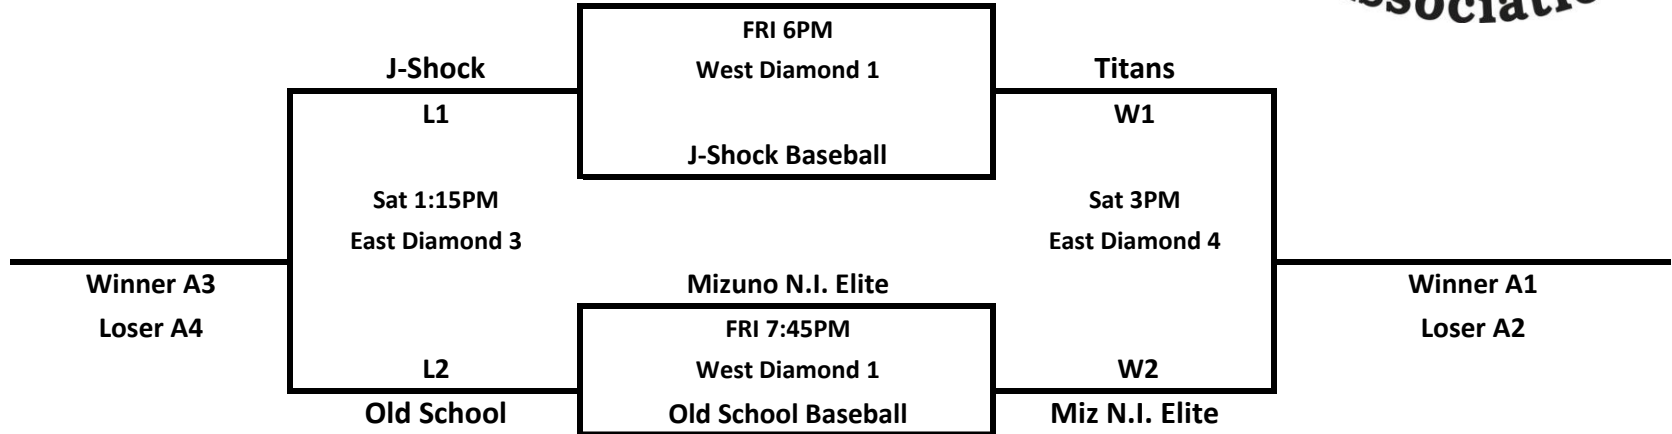

CCAC Lake City Classic
April 22-24, 2016
11U POOL

Pool A

Kendalville Titans

ALL POOL GAMES ARE 1HR, 30 MIN/COMPLETE INNING

CCAC Lake City Classic
April 22-24, 2016
11U POOL

Pool B

Attack

ALL POOL GAMES ARE 1HR, 30 MIN/COMPLETE INNING

CCAC Lake City Classic
April 22-24, 2016
11U POOL

Pool C

Indiana Landsharks Black

ALL POOL GAMES ARE 1HR, 30 MIN/COMPLETE INNING

CCAC Lake City Classic

April 22-24, 2016

11U POOL

Pool D

D1) Michiana Landsharks Grey

D2) FW Diamondbacks

D3) Michiana Repetition

FRI 6PM Michiana Landsharks Grey vs. FW Diamondbacks (West Diamond 4)

7:45PM Michiana Landsharks Grey vs. Michiana Repetition (West Diamond 4)