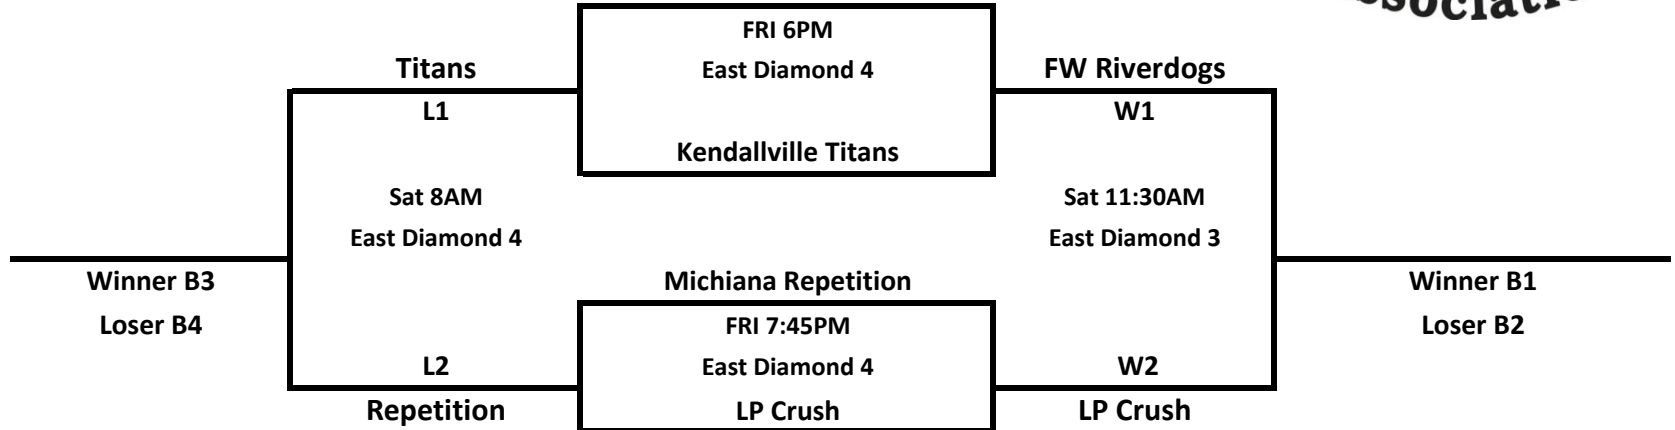

CCAC Lake City Classic
April 22-24, 2016
12U POOL

Pool A

Elkhart Crush

ALL POOL GAMES ARE 1HR, 30 MIN/COMPLETE INNING

CCAC Lake City Classic
April 22-24, 2016
12U POOL

Pool B

FW Riverdogs

ALL POOL GAMES ARE 1HR, 30 MIN/COMPLETE INNING

CCAC Lake City Classic
April 22-24, 2016
12U POOL

Pool C

Cyclones

ALL POOL GAMES ARE 1HR, 30 MIN/COMPLETE INNING