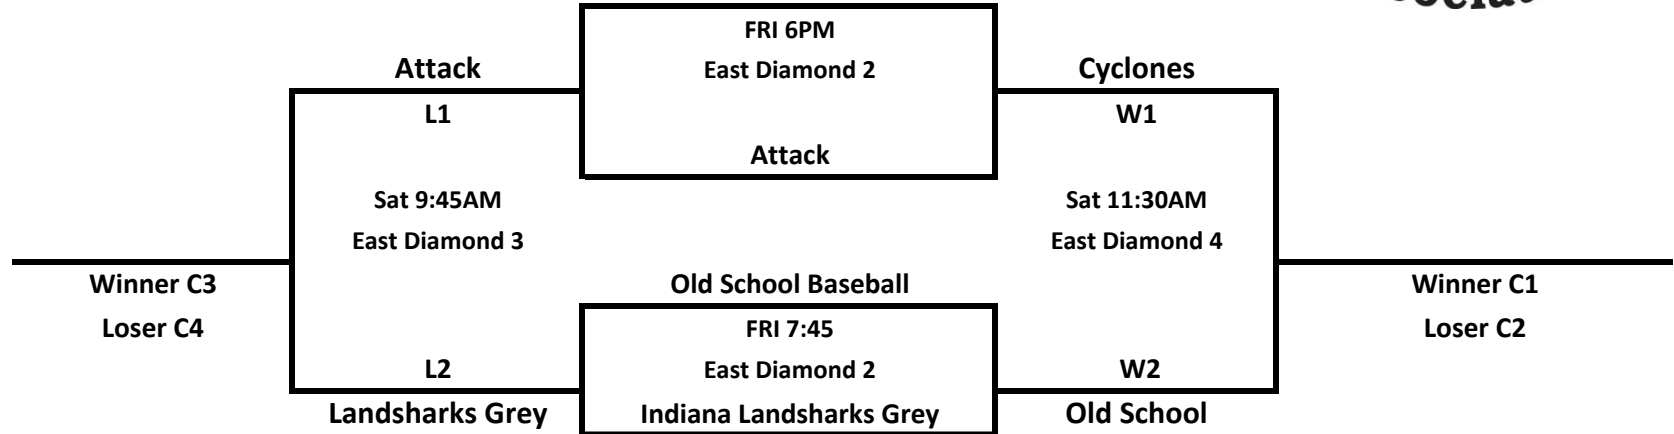

CCAC Lake City Classic
April 22-24, 2016
12U POOL

Pool A

Elkhart Crush

ALL POOL GAMES ARE 1HR, 30 MIN/COMPLETE INNING

CCAC Lake City Classic
April 22-24, 2016
12U POOL

Pool B

FW Riverdogs

ALL POOL GAMES ARE 1HR, 30 MIN/COMPLETE INNING

CCAC Lake City Classic
April 22-24, 2016
12U POOL

Pool C

Cyclones

ALL POOL GAMES ARE 1HR, 30 MIN/COMPLETE INNING