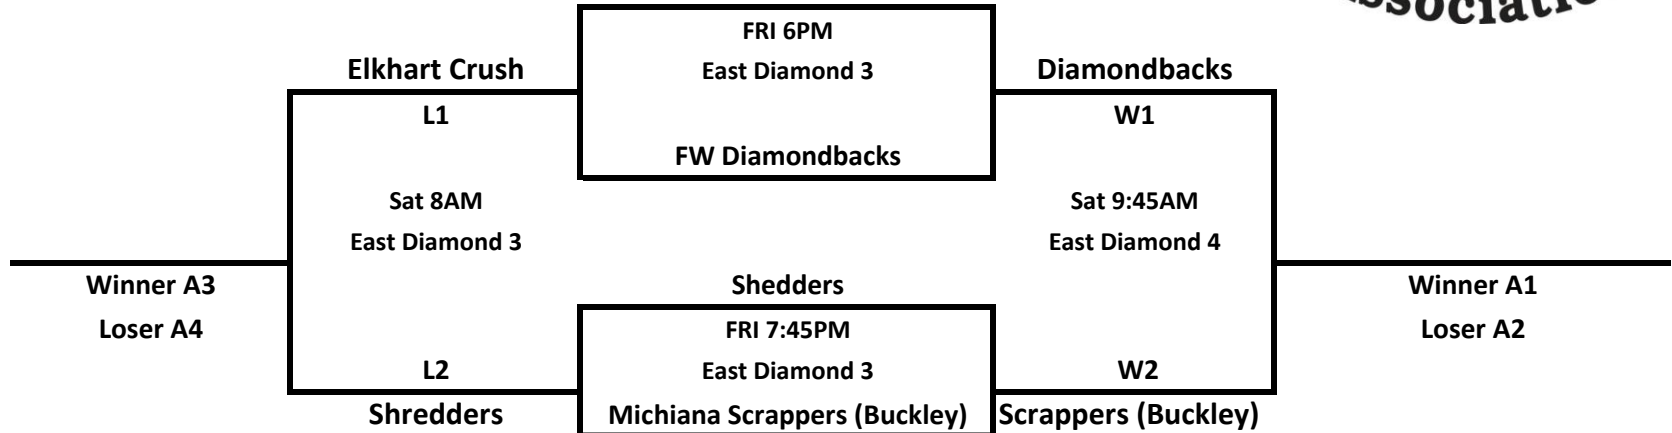

CCAC Lake City Classic
April 22-24, 2016
12U POOL

Pool A

Elkhart Crush

ALL POOL GAMES ARE 1HR, 30 MIN/COMPLETE INNING

CCAC Lake City Classic
April 22-24, 2016
12U POOL

Pool B

FW Riverdogs

ALL POOL GAMES ARE 1HR, 30 MIN/COMPLETE INNING

CCAC Lake City Classic
April 22-24, 2016
12U POOL

Pool C

Cyclones

ALL POOL GAMES ARE 1HR, 30 MIN/COMPLETE INNING