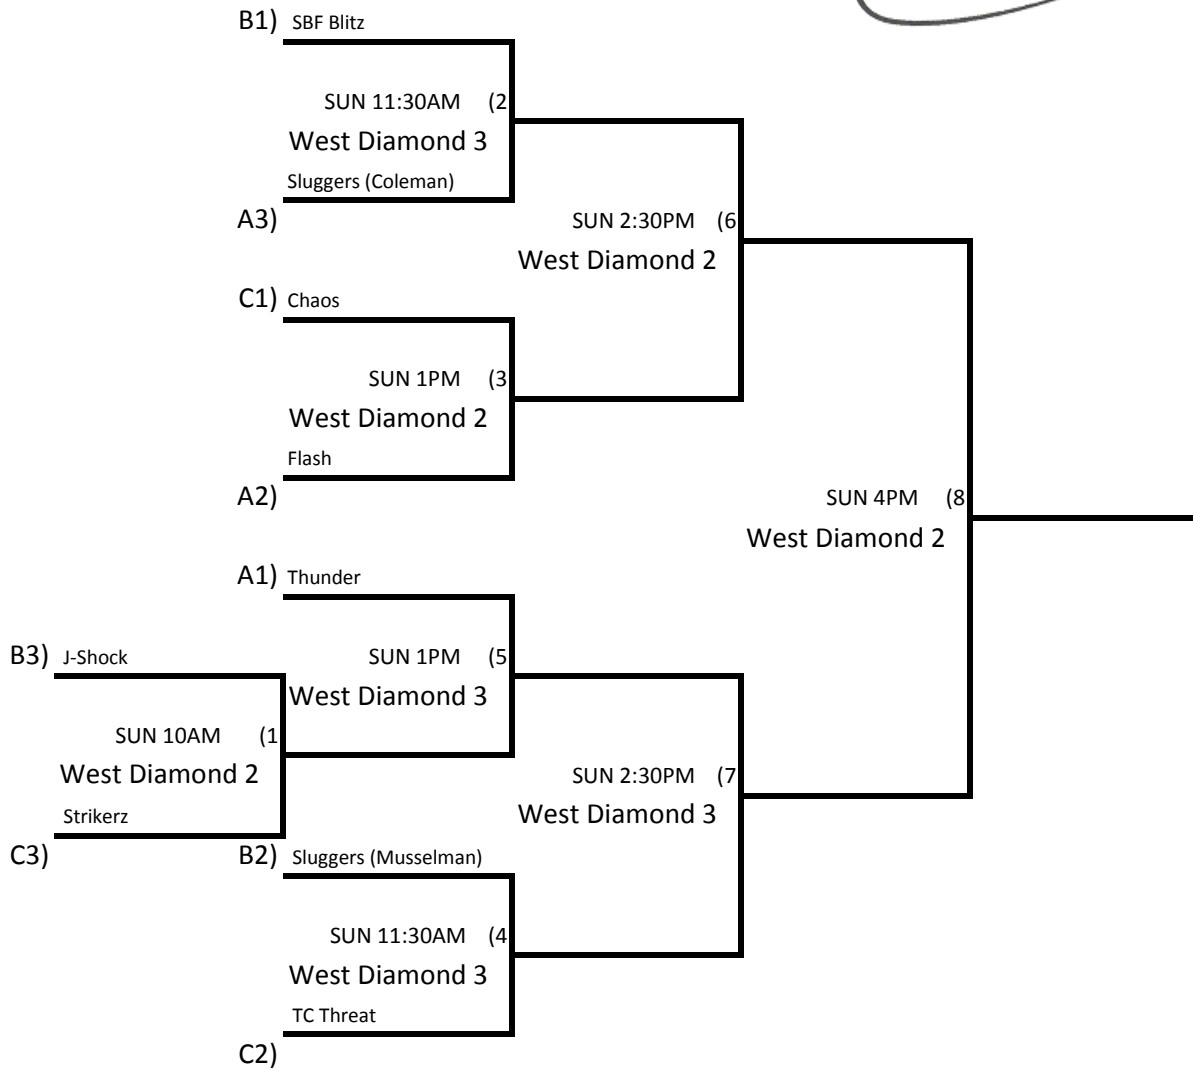

CCAC Fast Pitch Fever
 April 30-May1
 12u Bracket

ALL POOL GAMES ARE 1HR/15MIN, COMPLETE INNING