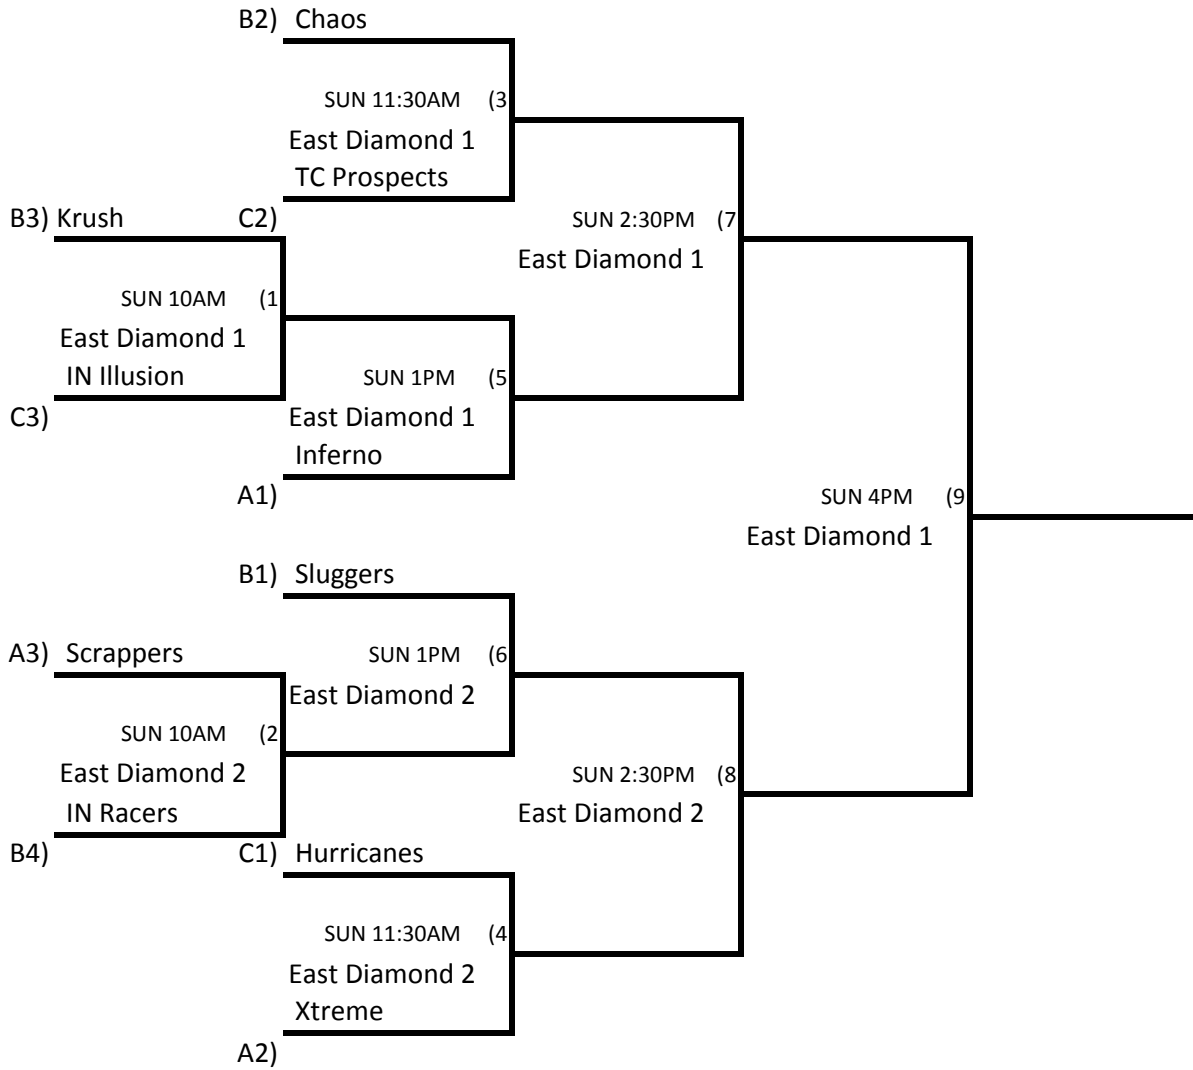

CCAC Fast Pitch Fever
 April 30-May 1
 14u Bracket

ALL POOL GAMES ARE 1HR/15MIN, COMPLETE INNING