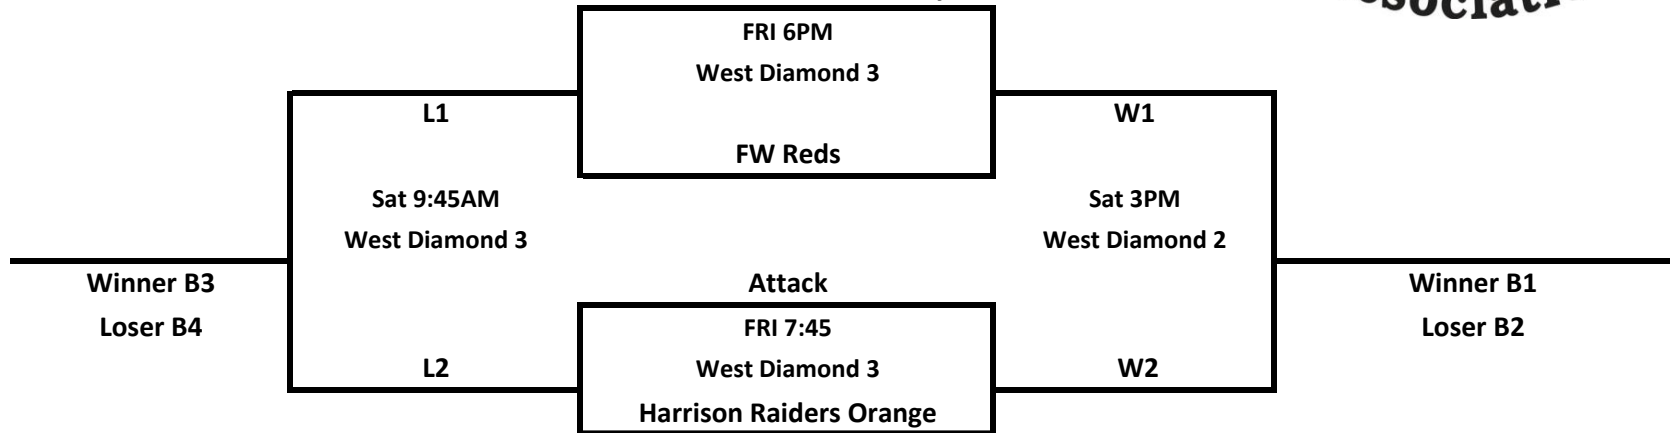

CCAC Director's Cup  
May 6-8, 2016  
11U POOL

Pool A

Ind Chargers

ALL POOL GAMES ARE 1HR, 30 MIN/COMPLETE INNING

CCAC Director's Cup  
May 6-8, 2016  
11U POOL

**Pool B**

Michiana Landsharks Gray

**Pool C**