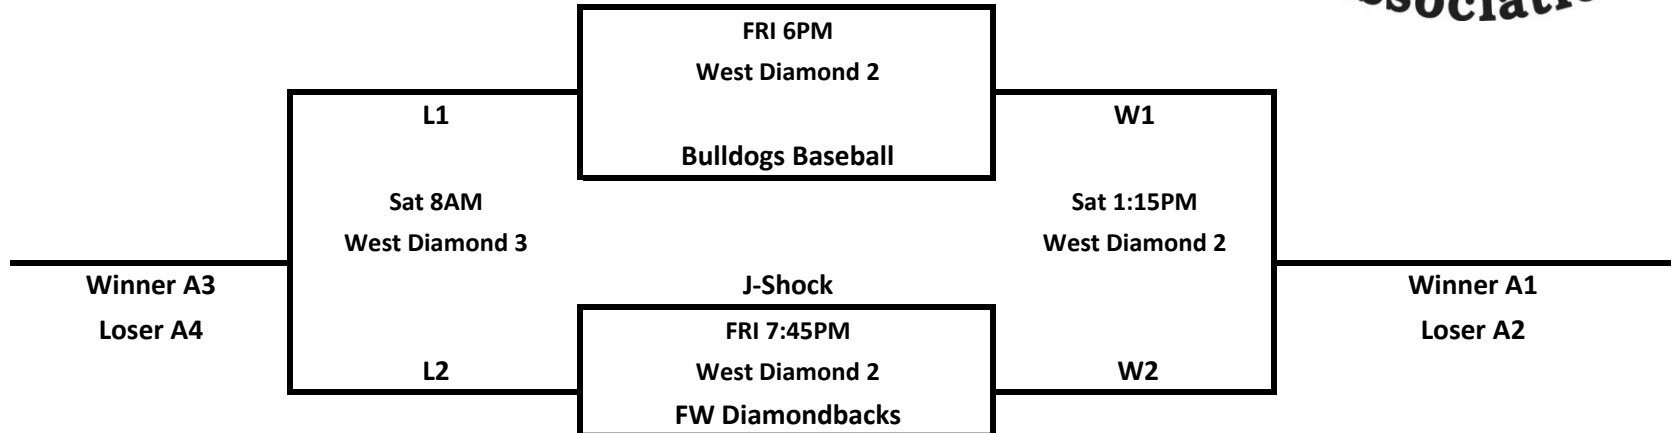

CCAC Director's Cup  
May 6-8, 2016  
11U POOL

Pool A

Ind Chargers

ALL POOL GAMES ARE 1HR, 30 MIN/COMPLETE INNING

CCAC Director's Cup  
May 6-8, 2016  
11U POOL

**Pool B**

Michiana Landsharks Gray

**Pool C**