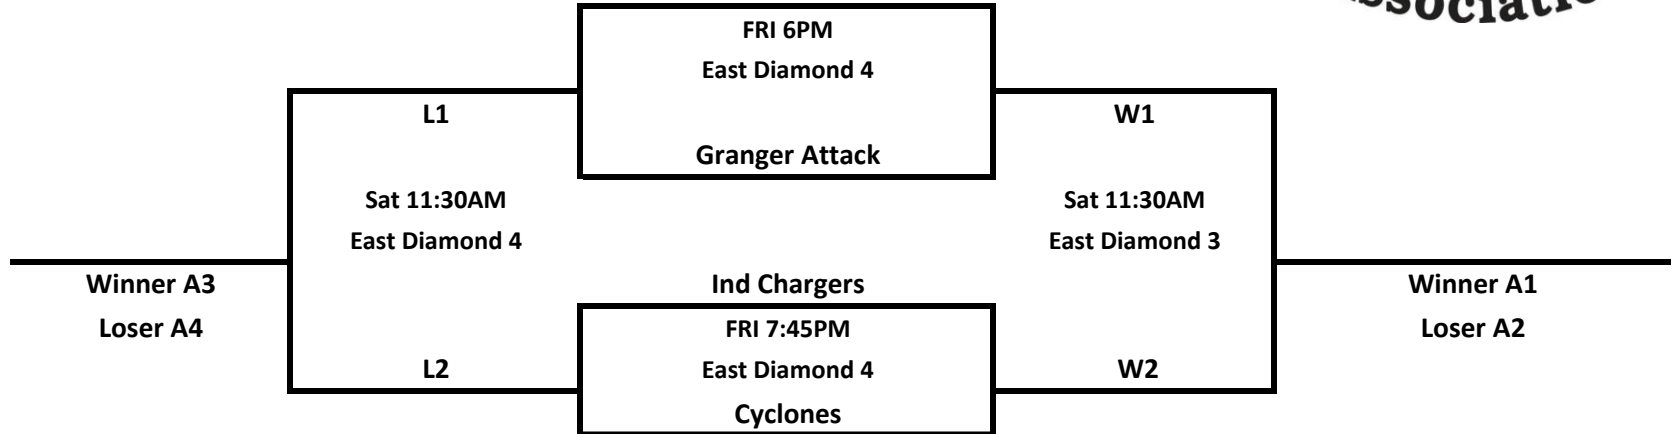

Pool A

Attack

ALL POOL GAMES ARE 1HR, 30 MIN/COMPLETE INNING