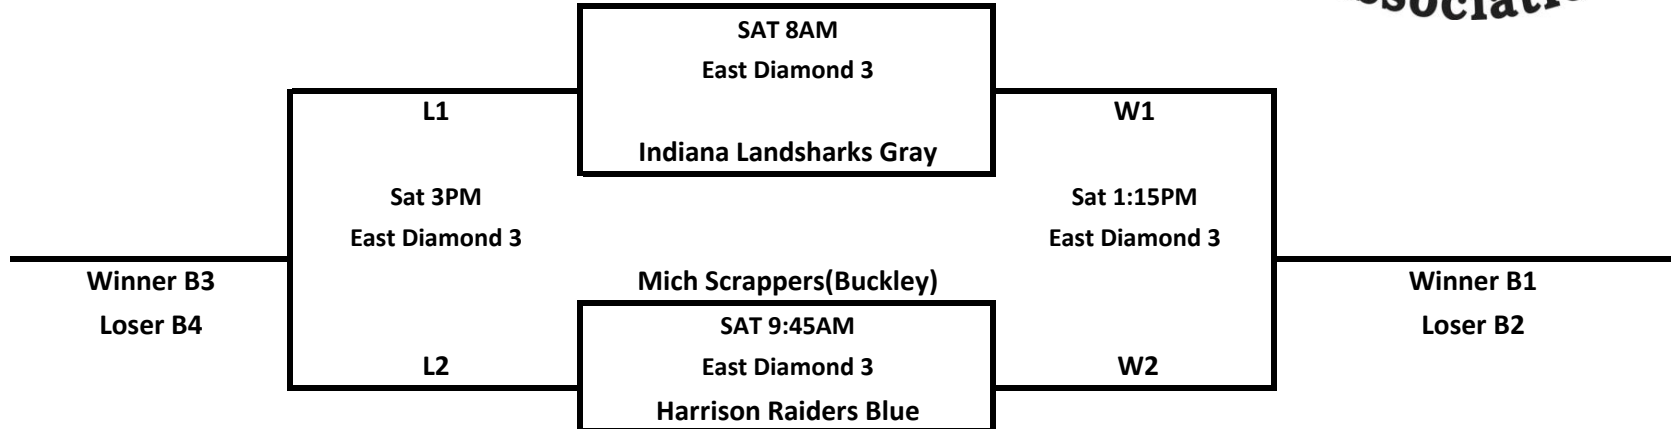

Pool B

New Haven Bulldogs

ALL POOL GAMES ARE 1HR, 30 MIN/COMPLETE INNING