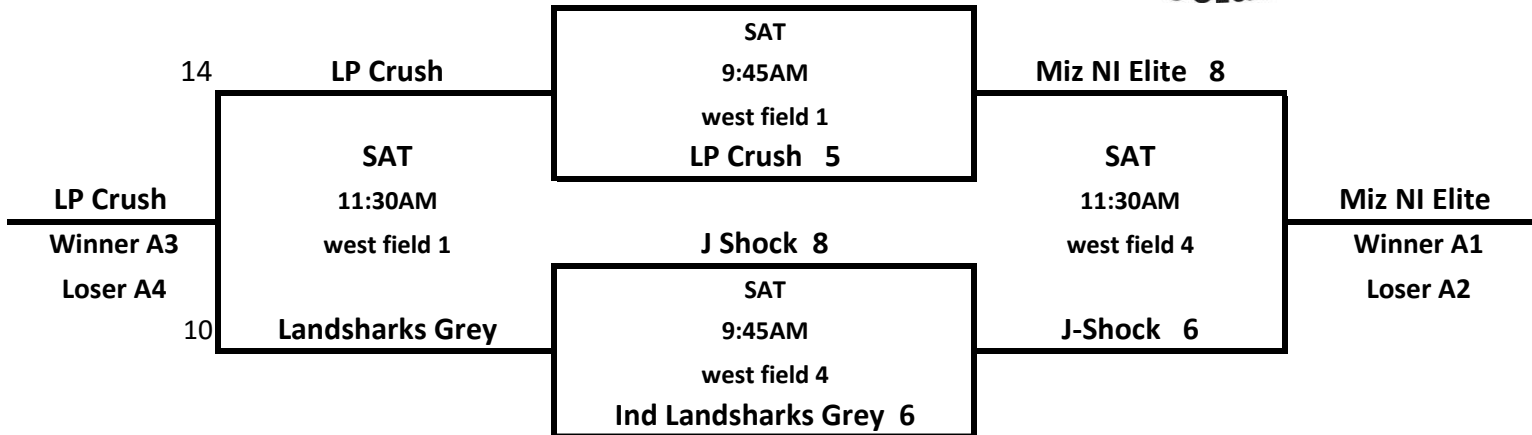

BPA Super State
 Warsaw IN
 June 23-26, 2016
 9U Pool

Pool A

Miz. NI Elite 11

Pool B

- B1) Southshore Smoke
- B2) Bulldogs Baseball Club
- B3) Attack

FRI 4PM Southshore Smoke vs **Bulldogs Baseball Club** (West Diamond 1) 24-1
 6:30PM Southshore Smoke vs. **Attack** (West Diamond 1) 10-9
 SAT 8AM **Bulldogs Baseball Club** vs. Attack (West Diamond 4) 11-4

ALL GAMES 1 HR/30 MIN, COMPLETE INNING

Pool C

C1) Indiana Landsharks Blue

C2) Mishiwaka Mayhem

C3) Middleburry Mavericks

FRI 4PM Ind Landsharks Blue vs **Mishiwaka Mayhem** (west diamond 4) 7-2

6:30PM **Ind Landsharks Blue** vs Middleburry Mavericks (west diamond 4) 8-4

SAT 8AM **Mishiwaka Mayhem** vs Middleburry Mavericks (west diamond 1) 10-9

ALL GAMES 30MIN/1 HR, COMPLETE INNING