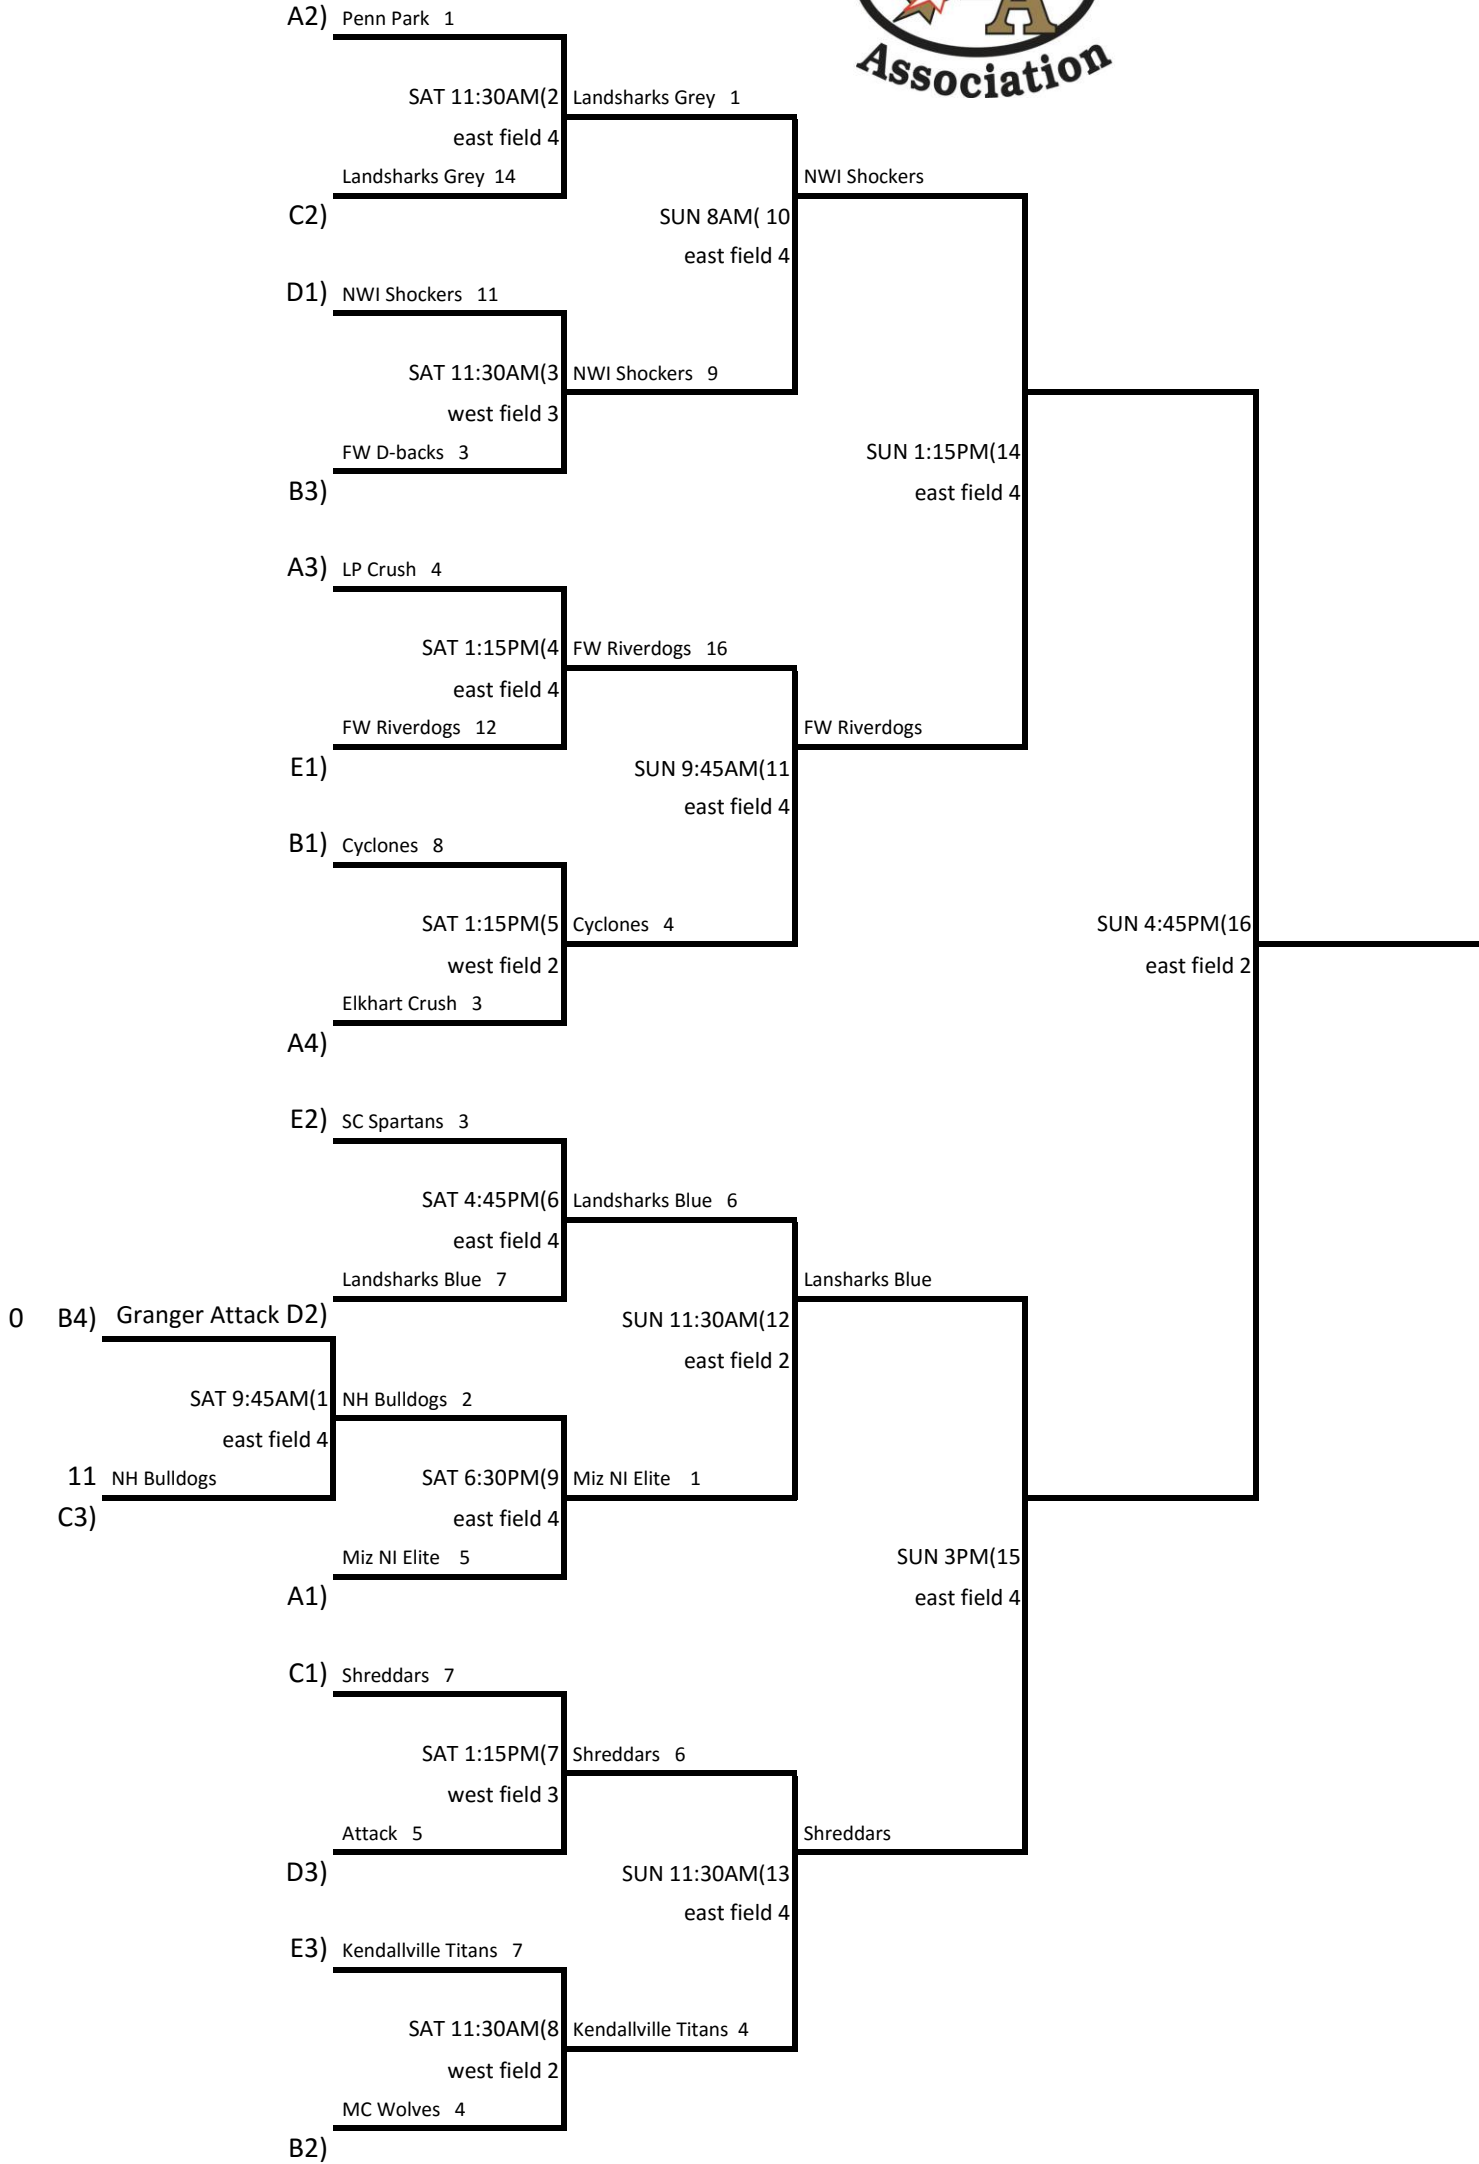

BPA Super State  
Warsaw IN  
June 23-26,2016  
12U Bracket

ALL GAMES ARE 1HR/30MIN, COMPLETE INNING