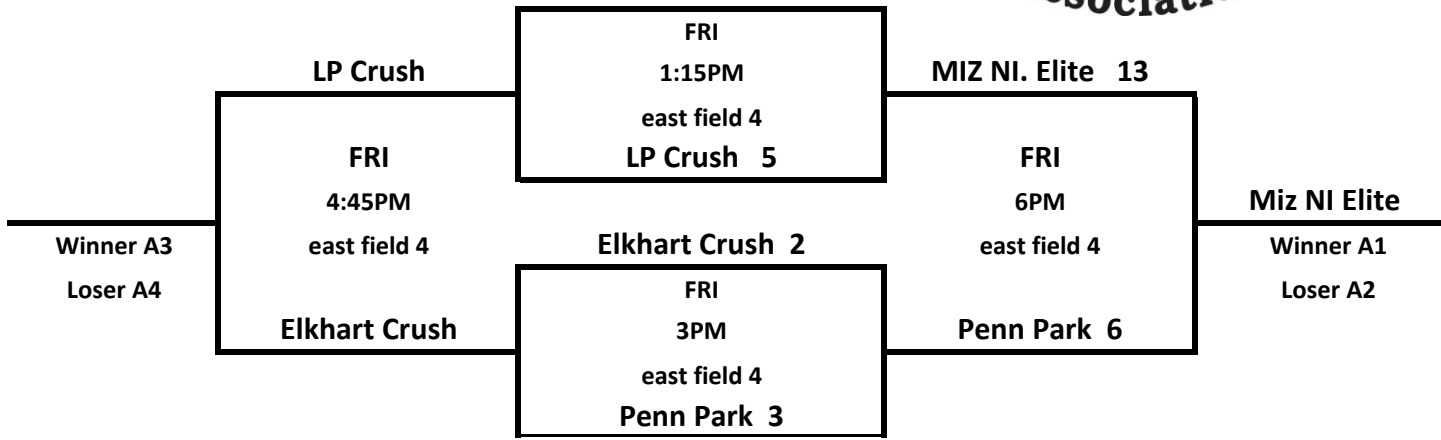

BPA Super State  
 Warsaw IN  
 June 23-26,2016  
 12U Pool  
Pool A  
 Miz NI Elite 6

ALL GAMES ARE 1HR/30MIN, COMPLETE INNING

### Pool C

- C1) Shredders
- C2) New Haven Bulldogs
- C3) Ind Landsharks Grey

FRI 8AM **Shredders** vs New haven Bulldogs (east diamond 4)  
9:45AM **Shredders** vs Ind Landsharks Grey (east diamond 4)  
11:30AM **New Haven Bulldogs** vs **Ind Landsharks Grey** (east diamond 4)

### Pool D

- D1) Ind Landsharks Blue
- D2) NWI Shockers
- D3) Attack

FRI 8AM **Ind Landsharks Blue** vs **NWI Shockers** (west diamond 2) 5-1  
9:45AM **Ind Landsharks Blue** vs **Attack** (west diamond 2) 10-0  
11:30AM **NWI Shockers** vs **Attack** (west diamond 2) 4-3