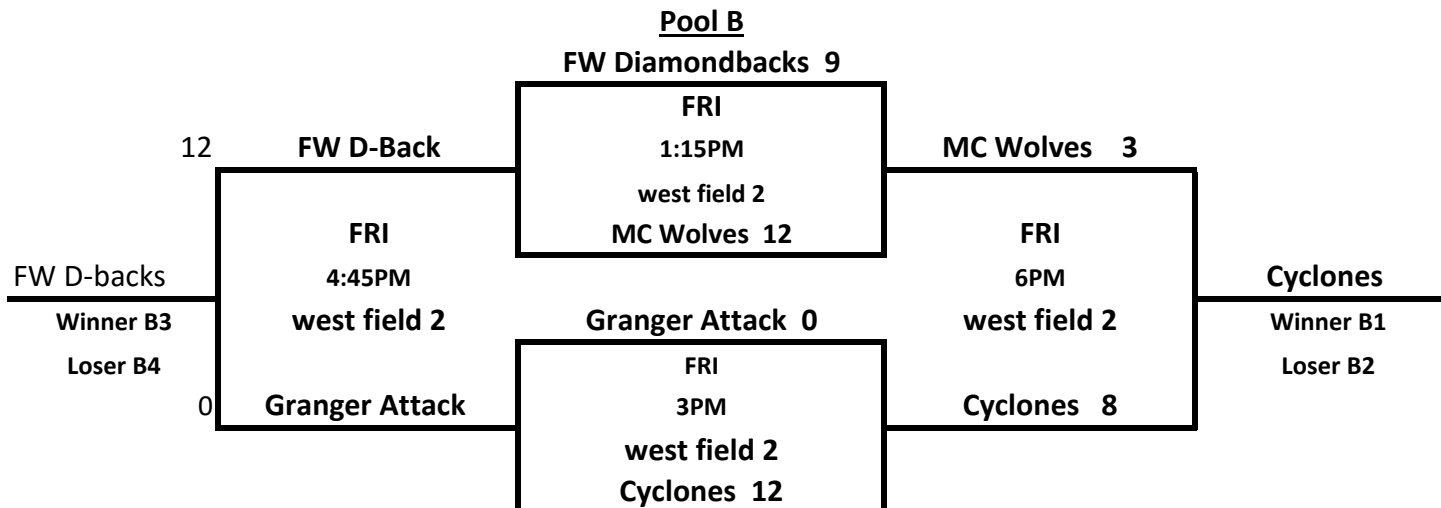

BPA Super State  
 Warsaw IN  
 June 23-26,2016  
 12U Pool  
Pool A  
 Miz NI Elite 6

ALL GAMES ARE 1HR/30MIN, COMPLETE INNING

### Pool C

- C1) Shredders
- C2) New Haven Bulldogs
- C3) Ind Landsharks Grey

FRI 8AM **Shredders** vs New haven Bulldogs (east diamond 4)  
9:45AM **Shredders** vs Ind Landsharks Grey (east diamond 4)  
11:30AM **New Haven Bulldogs** vs **Ind Landsharks Grey** (east diamond 4)

### Pool D

- D1) Ind Landsharks Blue
- D2) NWI Shockers
- D3) Attack

FRI 8AM **Ind Landsharks Blue** vs **NWI Shockers** (west diamond 2) 5-1  
9:45AM **Ind Landsharks Blue** vs **Attack** (west diamond 2) 10-0  
11:30AM **NWI Shockers** vs **Attack** (west diamond 2) 4-3

### Pool E

- E1) SC Spartans
- E2) Kendallville Titans
- E3) FW Riverdogs

FRI 8AM **SC Spartans** vs Kendallville Titans (west diamond 3) 5-3  
9:45AM **SC Spartans** vs **FW Riverdogs** (west diamond 3) 5-4  
11:30AM **Kendallville Titans** vs **FW Riverdogs** (west diamond 3) 11-6