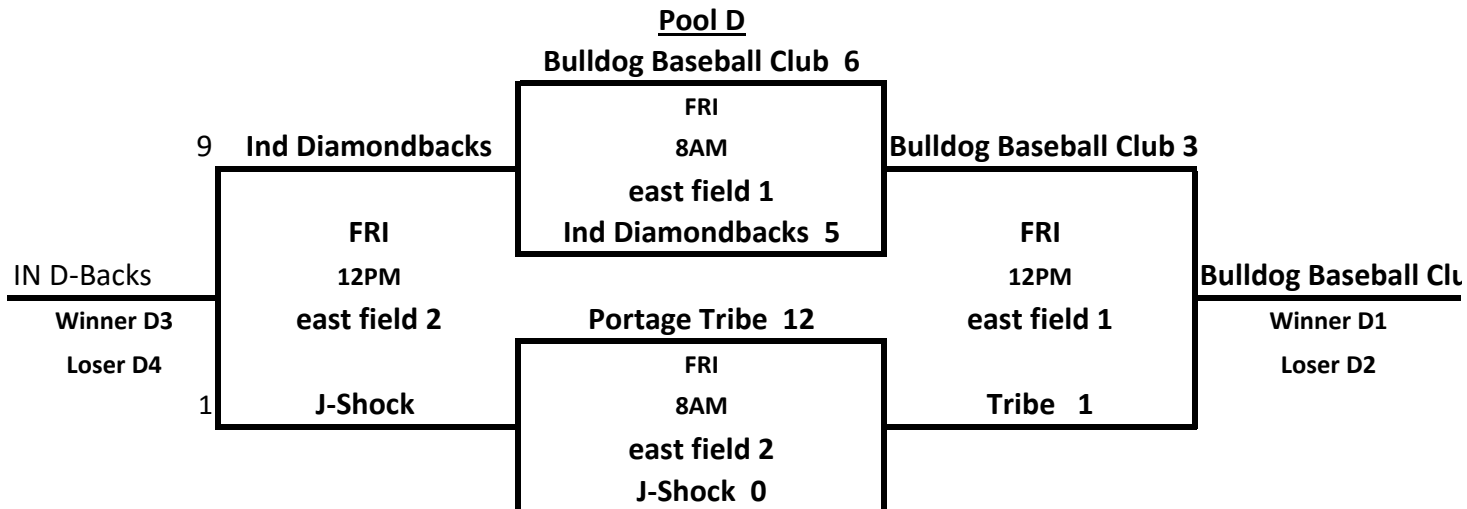

ALL GAMES 1 HR/45MIN, COMPLETE INNING