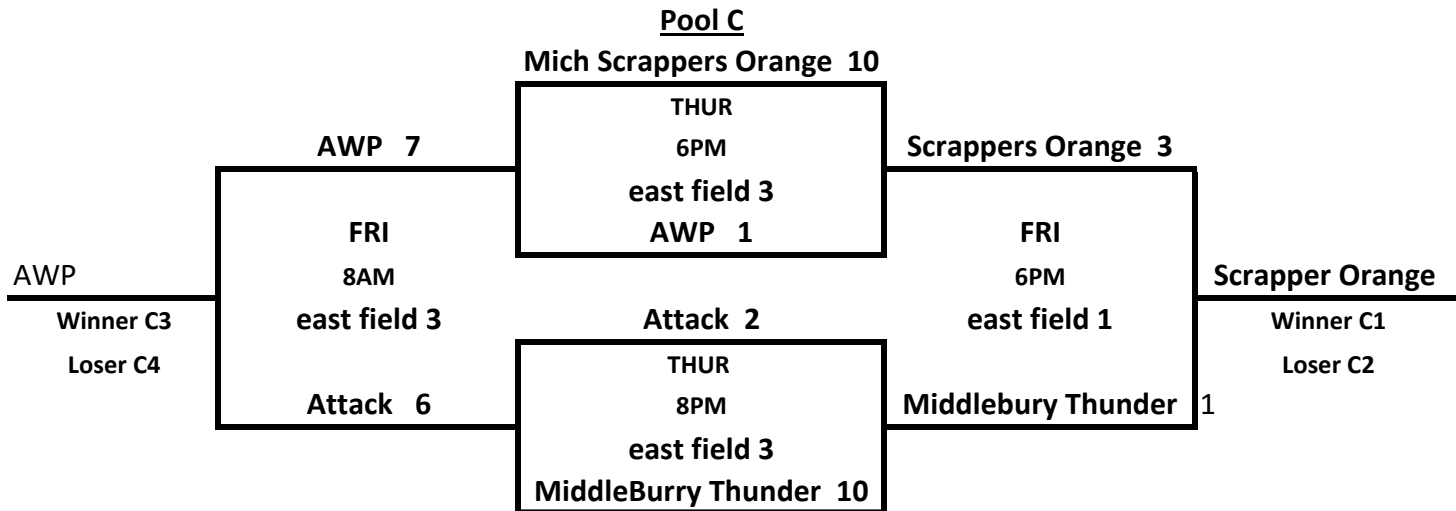

BPA Super State
 Warsaw IN
 June 23-26,2016
 13U Pool
Pool A

Ind Landsharks Black 10

THUR
 6PM
 east field 1
 Elkhart Titans 0

Landsharks Black 7

FRI
 2PM
 east field 1
 Miz NI. Elite 3

Elkhart Titans 1

FRI
 10AM
 east field 1
 NWI Shockers 3

Landsharks Black

Winner A1
 Loser A2

NWI Shockers 3

THUR
 8PM
 east field 1
 Mizuno NI Elite 4

NWI Shockers

Winner A3
 Loser A4

Pool B

Mich Scrappers Black 2

THUR
 6PM
 east field 2
 Classic City Crush 0

Scrappers Black 6

FRI
 4PM
 east field 1
 FW Diamondbacks 2

Classic City Crush 0

FRI
 10AM
 east field 2
 RC Thunder 12

Scrappers Black

Winner B1
 Loser B2

FW Diamondbacks 9

THUR
 8PM
 east field 2
 RC Thunder 1

RC Thunder

Winner B3
 Loser B4

ALL GAMES 1 HR/45MIN, COMPLETE INNING

ALL GAMES 1 HR/45MIN, COMPLETE INNING

Pool E

E1) Wallen Jackers

E2) Tasers