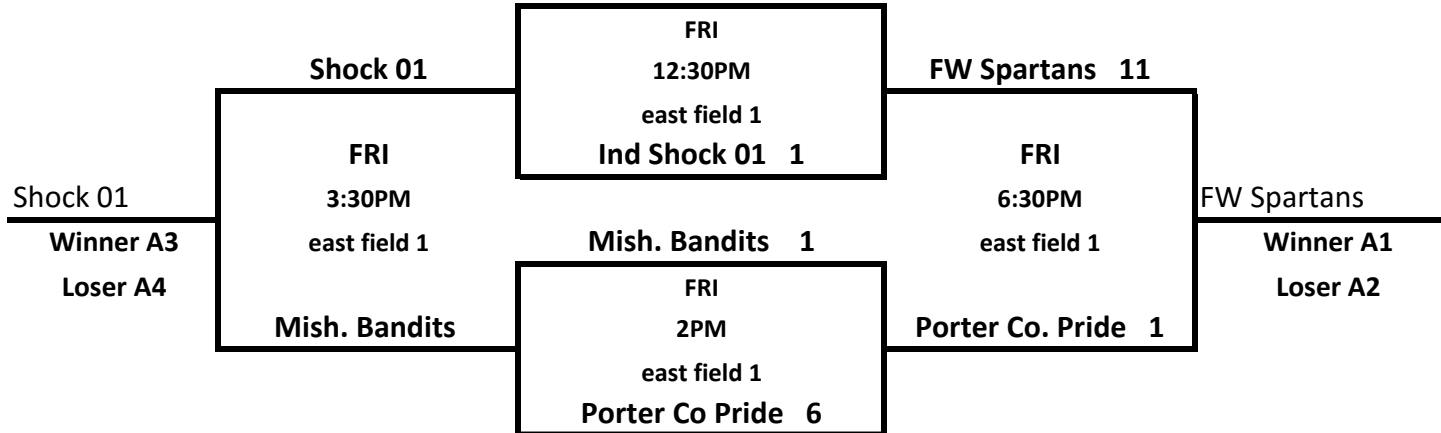

NSA "B" State
 CCAC Warsaw
 June 17-19, 2016
 14U Pool

Pool A

FW Spartans 8

Pool B

ALL GAMES 1 HOUR/15 MIN, COMPLETE INNING

- Pool D**
- D1) Lady Scrapers (Stablefeldt)
 - D2) FW Lady Spiders
 - D3) Tomahawk Nation

FRI 12:30PM Lady Scrapers vs. **FW Lady Spiders** (East Diamond 4) 5-2
 2PM **Lady Scrapers** vs. Tomahawk Nation (East Diamond 4) 8-7
 3:30PM **FW Lady Spiders** vs. Tomahawk Nation (East Diamond 4) 11-1

- Pool E**
- E1) Ind Shock 02
 - E2) Rockets
 - E3) FW Freeze

FRI 12:30PM **Ind Shock 02** vs. Rockets (East Diamond 2) 10-0
 2PM **Ind Shock 02** vs. FW Freeze (East Diamond 2) 13-0
 3:30PM Rockets vs. **FW Freeze** (East Diamond 2) 3-2

ALL GAMES 1 HOUR/15MIN, COMPLETE INNING

Pool F

F1) FW Hurricanes

F2) Ind Blitz

F3) Middlebury Lady Knights

FRI 12:30PM FW Hurricanes vs. **Ind Blitz** (East Diamond 3) 10-0

2PM FW Hurricanes vs. **Middlebury Lady Knights** (East Diamond 3) 7-2