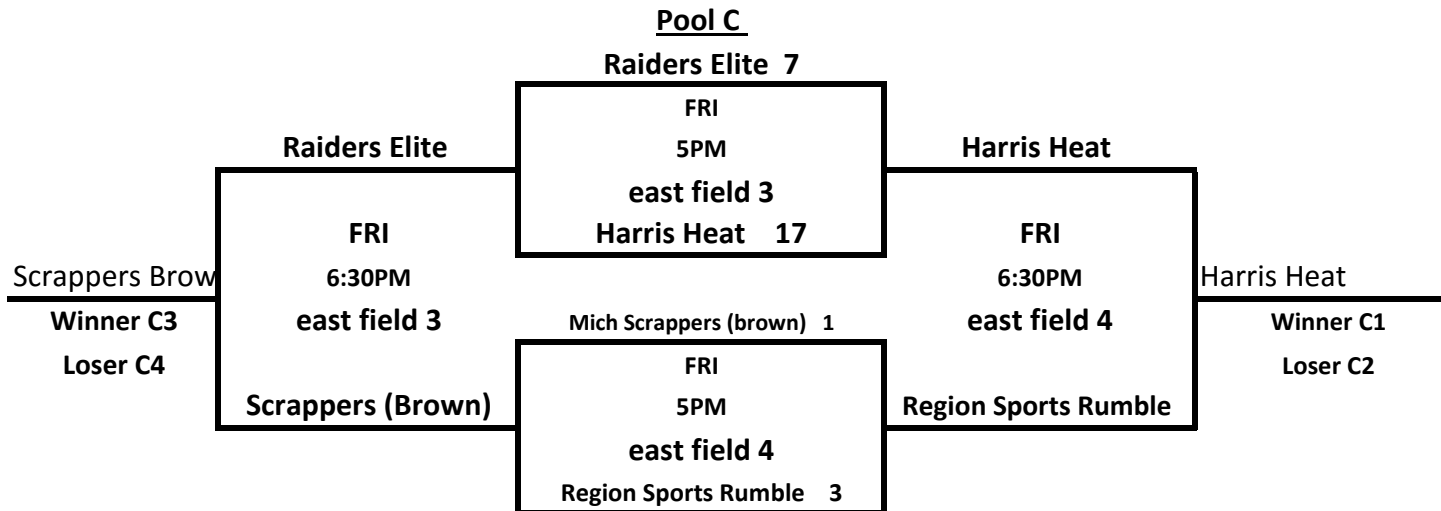

NSA "B" State
 CCAC Warsaw
 June 17-19, 2016
 14U Pool

Pool A

FW Spartans 8

Pool B

ALL GAMES 1 HOUR/15 MIN, COMPLETE INNING

- Pool D**
- D1) Lady Scrapers (Stablefeldt)
 - D2) FW Lady Spiders
 - D3) Tomahawk Nation

FRI 12:30PM Lady Scrapers vs. **FW Lady Spiders** (East Diamond 4) 5-2
 2PM **Lady Scrapers** vs. Tomahawk Nation (East Diamond 4) 8-7
 3:30PM **FW Lady Spiders** vs. Tomahawk Nation (East Diamond 4) 11-1

- Pool E**
- E1) Ind Shock 02
 - E2) Rockets
 - E3) FW Freeze

FRI 12:30PM **Ind Shock 02** vs. Rockets (East Diamond 2) 10-0
 2PM **Ind Shock 02** vs. FW Freeze (East Diamond 2) 13-0
 3:30PM Rockets vs. **FW Freeze** (East Diamond 2) 3-2

ALL GAMES 1 HOUR/15MIN, COMPLETE INNING

Pool F

F1) FW Hurricanes

F2) Ind Blitz

F3) Middlebury Lady Knights

FRI 12:30PM FW Hurricanes vs. **Ind Blitz** (East Diamond 3) 10-0

2PM FW Hurricanes vs. **Middlebury Lady Knights** (East Diamond 3) 7-2