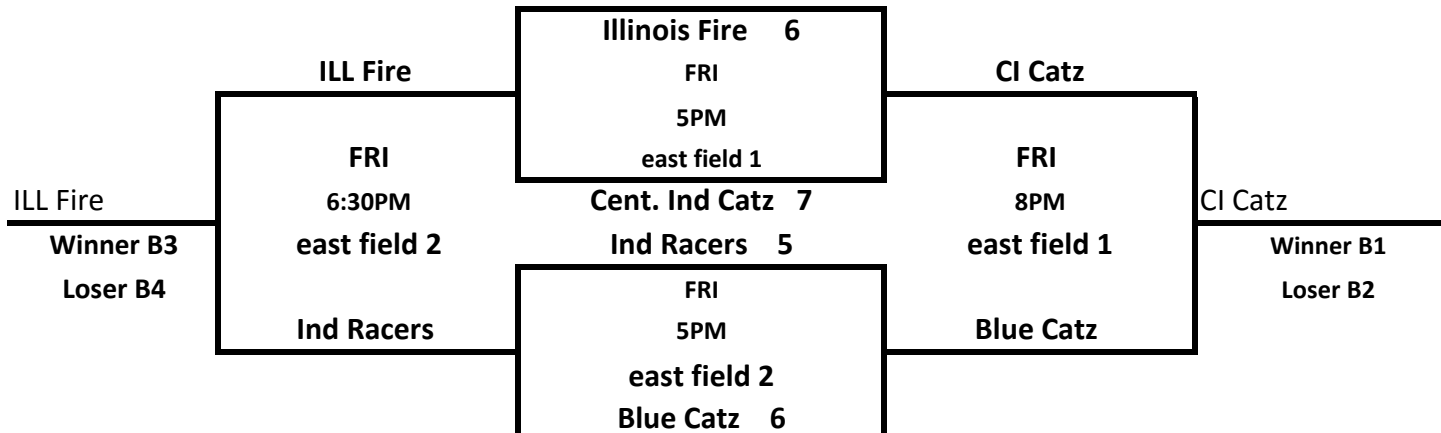

NSA "B" State
 CCAC Warsaw
 June 17-19, 2016
 14U Pool

Pool A

FW Spartans 8

Pool B

ALL GAMES 1 HOUR/15 MIN, COMPLETE INNING

- Pool D**
- D1) Lady Scrapers (Stablefeldt)
 - D2) FW Lady Spiders
 - D3) Tomahawk Nation

FRI 12:30PM Lady Scrapers vs. **FW Lady Spiders** (East Diamond 4) 5-2
 2PM **Lady Scrapers** vs. Tomahawk Nation (East Diamond 4) 8-7
 3:30PM **FW Lady Spiders** vs. Tomahawk Nation (East Diamond 4) 11-1

- Pool E**
- E1) Ind Shock 02
 - E2) Rockets
 - E3) FW Freeze

FRI 12:30PM **Ind Shock 02** vs. Rockets (East Diamond 2) 10-0
 2PM **Ind Shock 02** vs. FW Freeze (East Diamond 2) 13-0
 3:30PM Rockets vs. **FW Freeze** (East Diamond 2) 3-2

ALL GAMES 1 HOUR/15MIN, COMPLETE INNING

Pool F

F1) FW Hurricanes

F2) Ind Blitz

F3) Middlebury Lady Knights

FRI 12:30PM FW Hurricanes vs. **Ind Blitz** (East Diamond 3) 10-0

2PM FW Hurricanes vs. **Middlebury Lady Knights** (East Diamond 3) 7-2