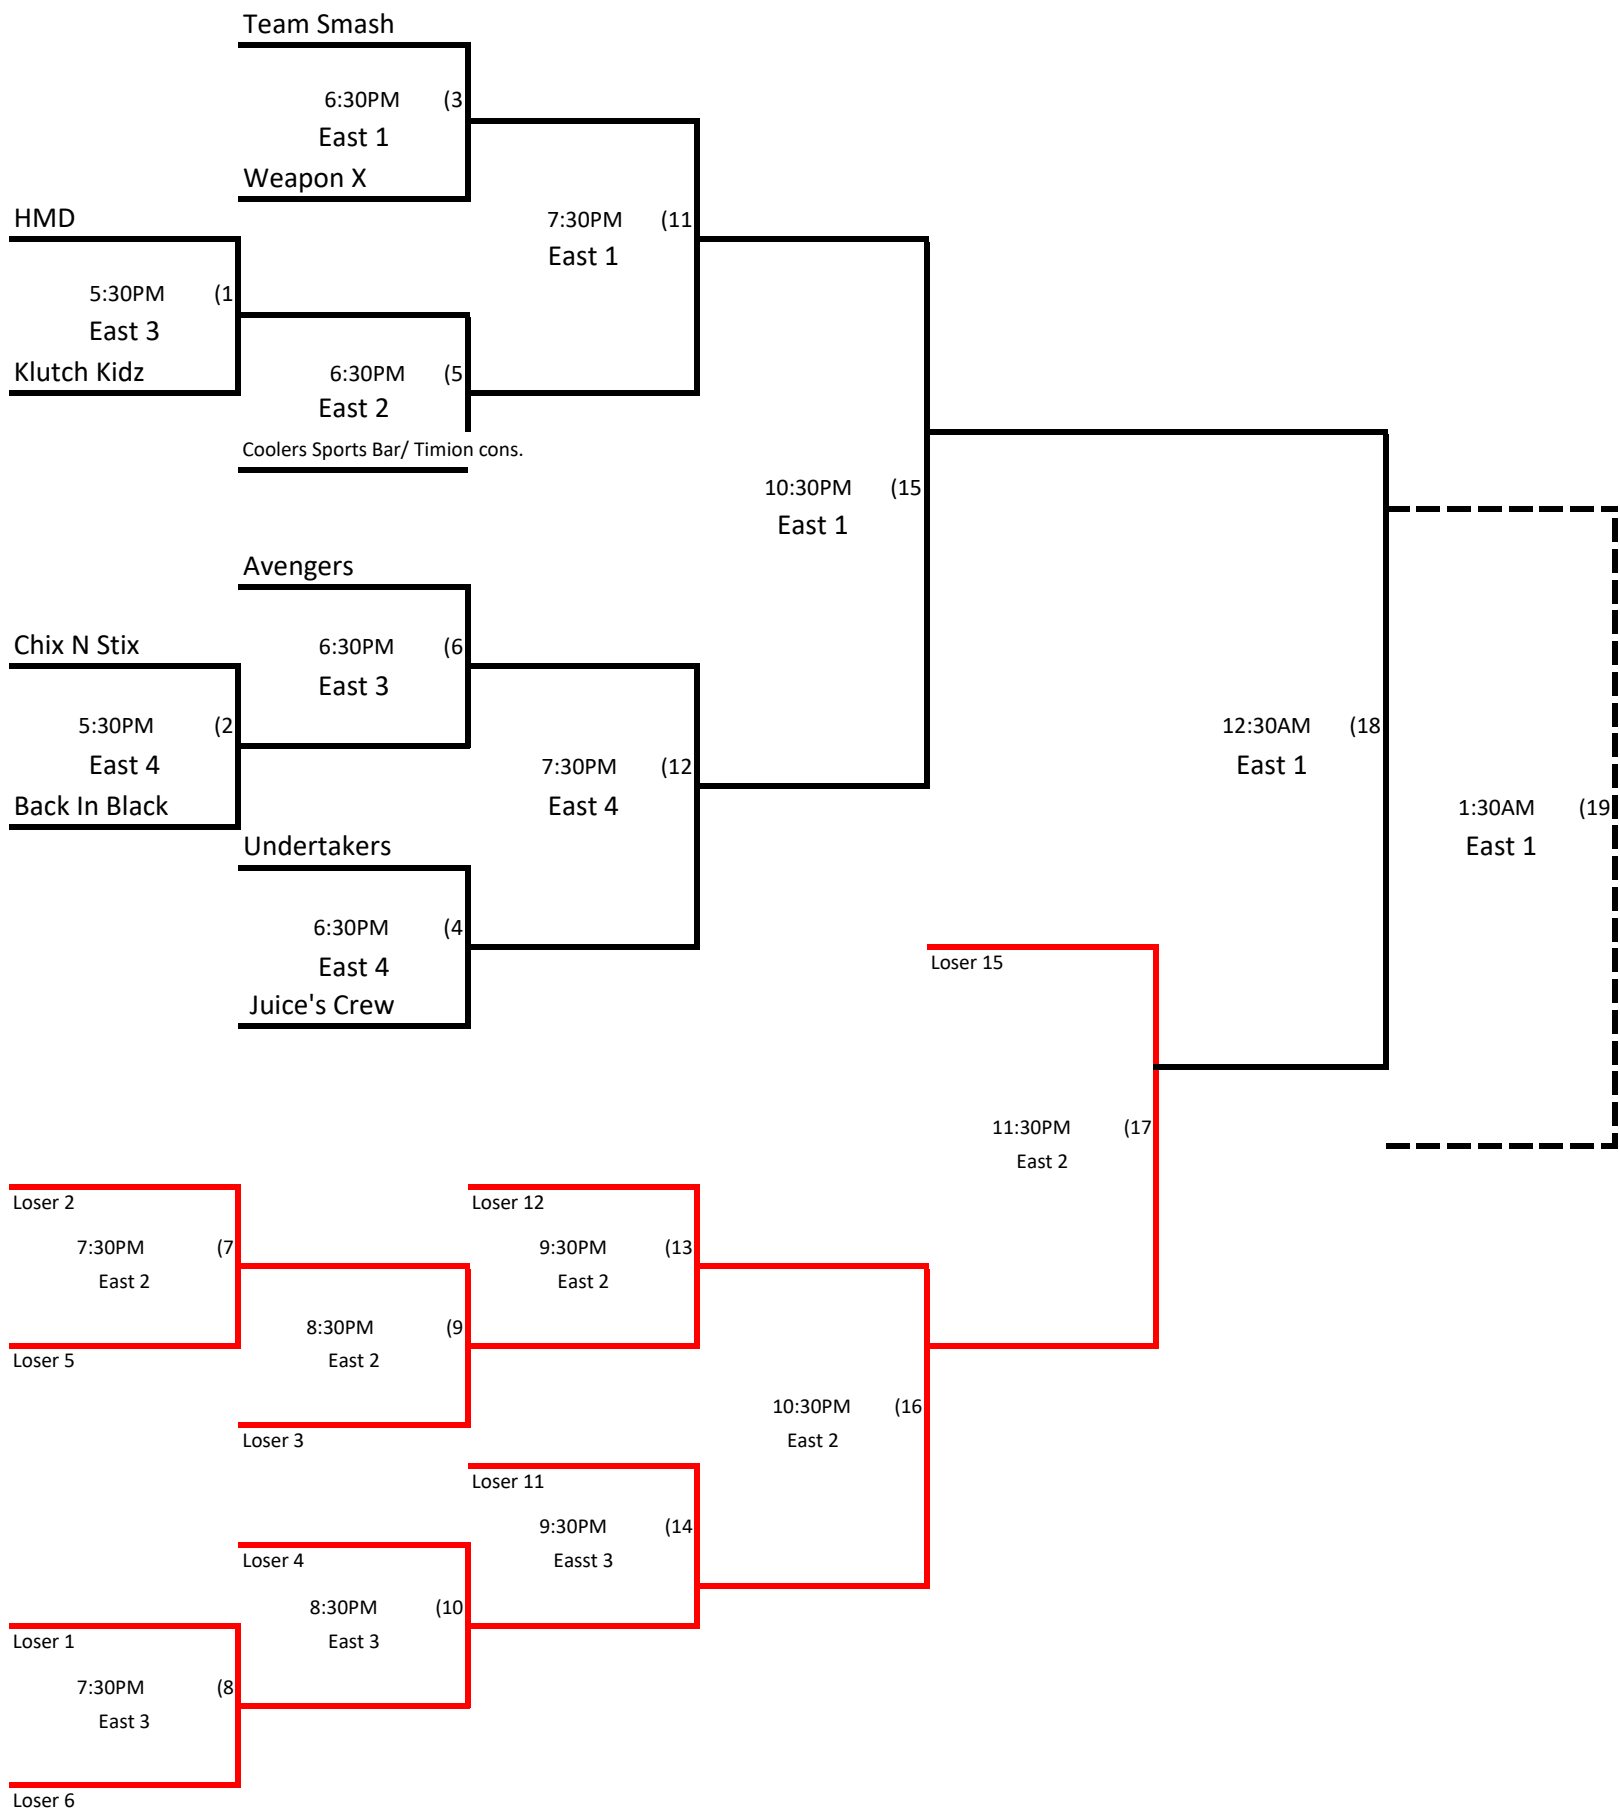

Halloween Havoc
Coed Bracket

**ALL GAME TIMES ARE EASTERN STANDARD TIME
HOME RUN RULE: 2 HR/PER GENDER, THEN AN OUT**