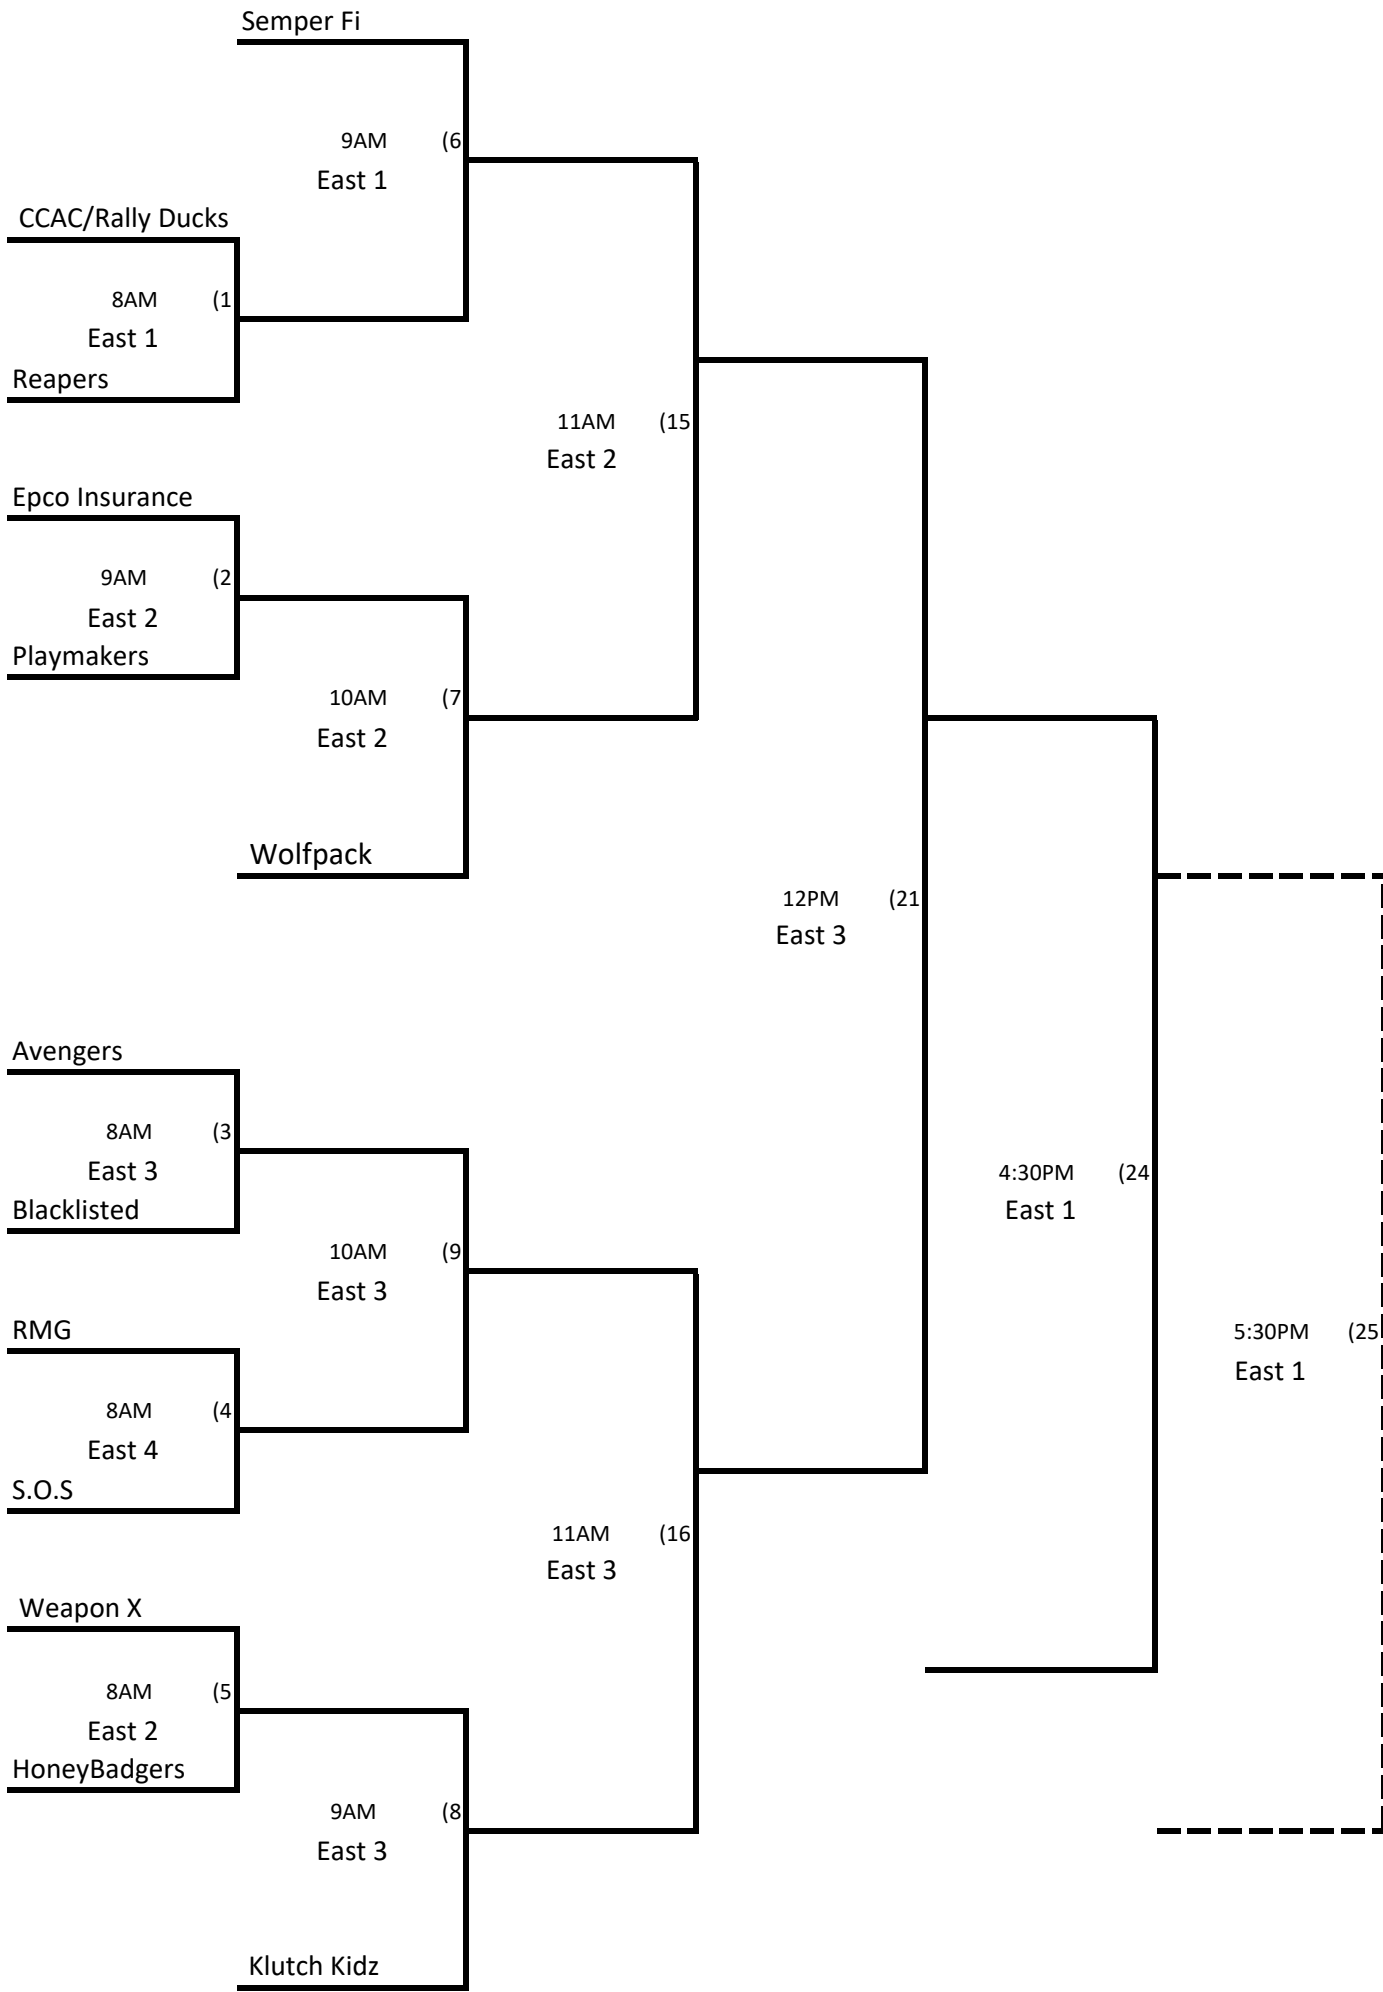

Halloween Havoc
Men's Bracket

**ALL GAMES ARE EASTERN STANDARD TIME
HOME RUN RULE : 3 HR AND 1 UP**