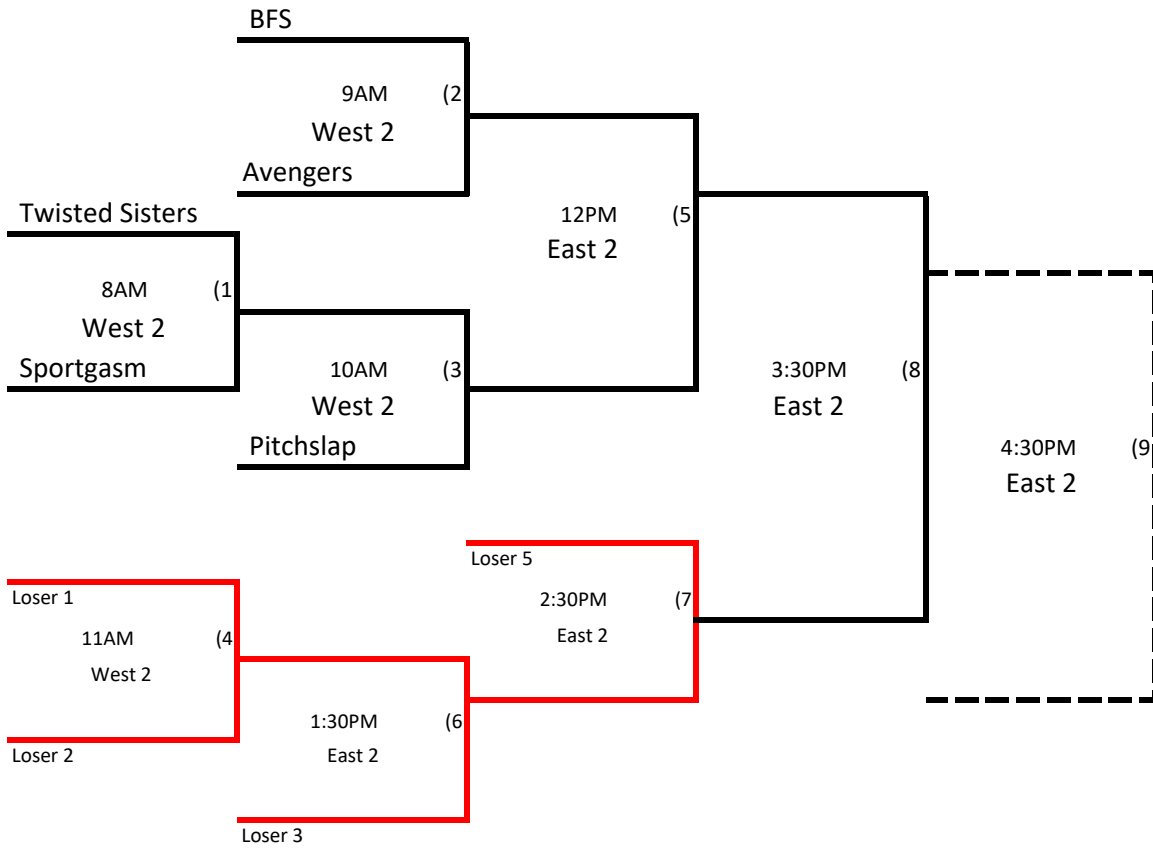

Halloween Havoc
Women's Bracket

ALL GAMES ARE EASTERN STANDARD TIME