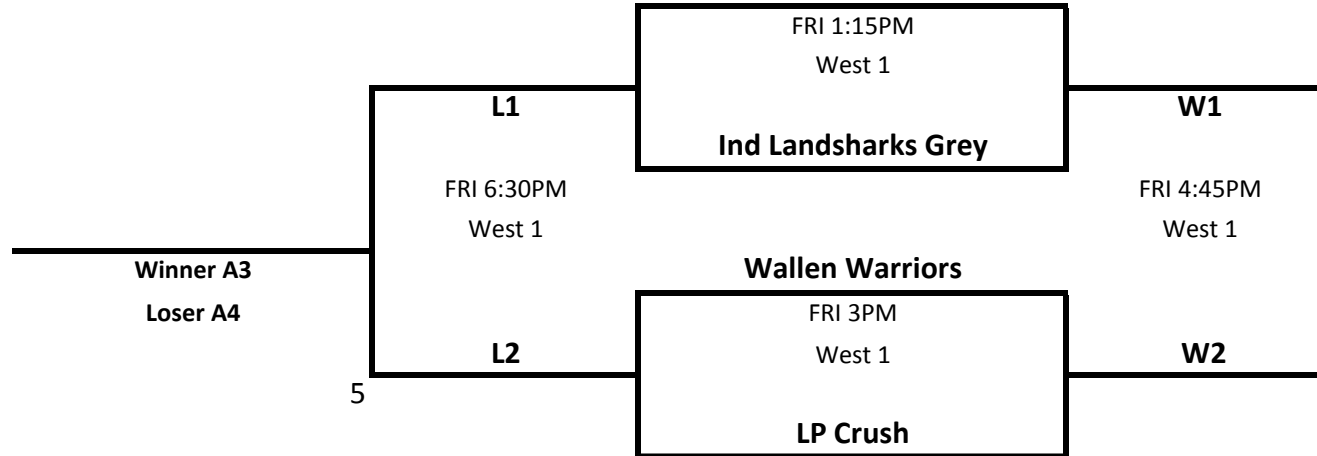

**BPA Super State
June 22-25, 2017
Warsaw, IN
9U Pools**

**Pool A
N Ind Elite**

**ALL POOL GAMES ARE 1HR/30MIN, COMPLETE INNING;
TEAMS ARE REQUIRED TO BE READY TO PLAY 15 MIN PRIOR TO START TIME**

**BPA Super State
June 22-25, 2017
Warsaw, IN
9U Pools**

Pool B

**B1) Ind Heat
B2) Ind Hawks
B3) Mich Scrappers Blk**

THUR 4PM	Ind Heat vs Ind Hawks (West 1)
5:45	Ind Heat vs Mich Scrappers Blk (West 1)
7:30	Ind Hawks vs Mich Scrappers Blk (West 1)

**ALL POOL GAMES ARE 1HR/30MIN, COMPLETE INNING
TEAMS ARE REQUIRED TO BE READY TO PLAY 15 MIN PRIOR TO START TIME**