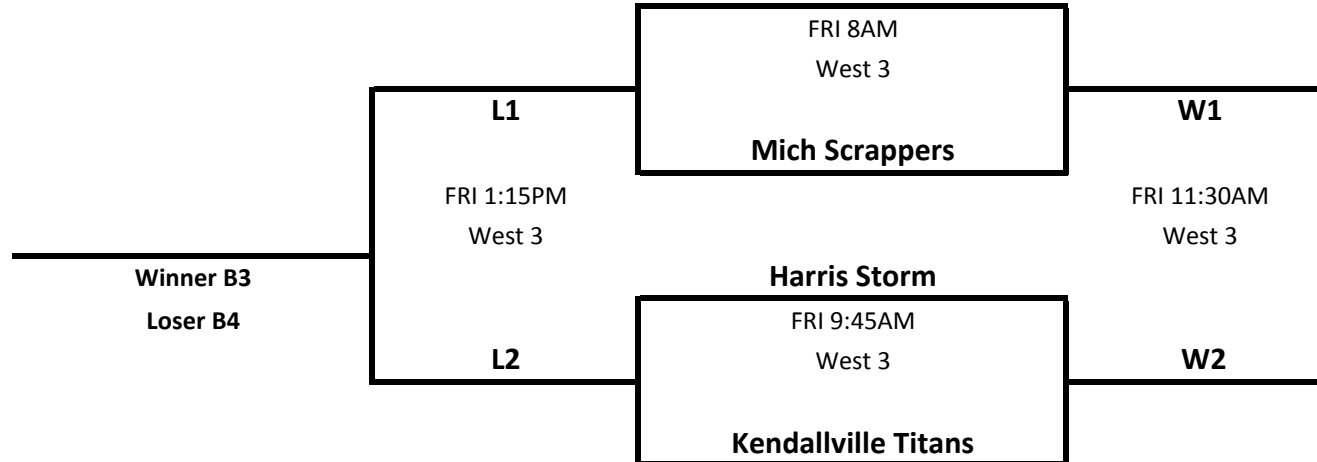

**BPA Super State
June 22-25, 2017
Warsaw, IN
11U Pools**

**Pool B
TC Spikes**

**ALL POOL GAMES ARE 1HR/30MIN, COMPLETE INNING
TEAMS ARE REQUIRED TO BE READY TO PLAY 15 MIN PRIOR TO START TIME**