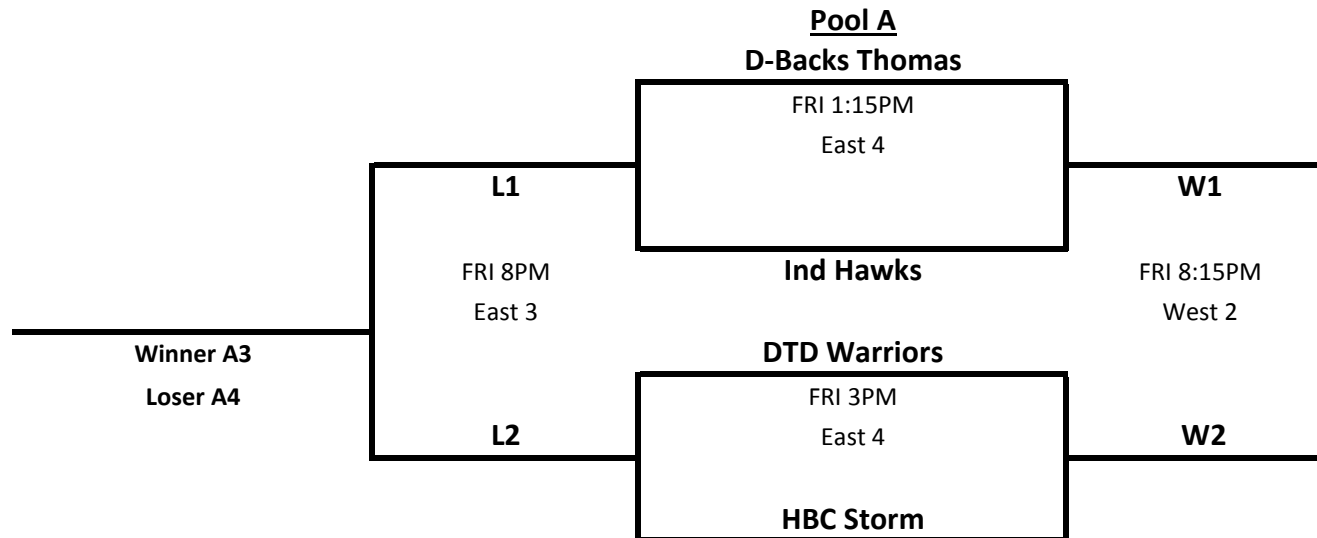

**BPA Super State
June 22-25, 2017
Warsaw, IN
12U Pools**

**ALL POOL GAMES ARE 1HR/30MIN, COMPLETE INNING
TEAMS ARE REQUIRED TO BE READY TO PLAY 15 MIN PRIOR TO START TIME**