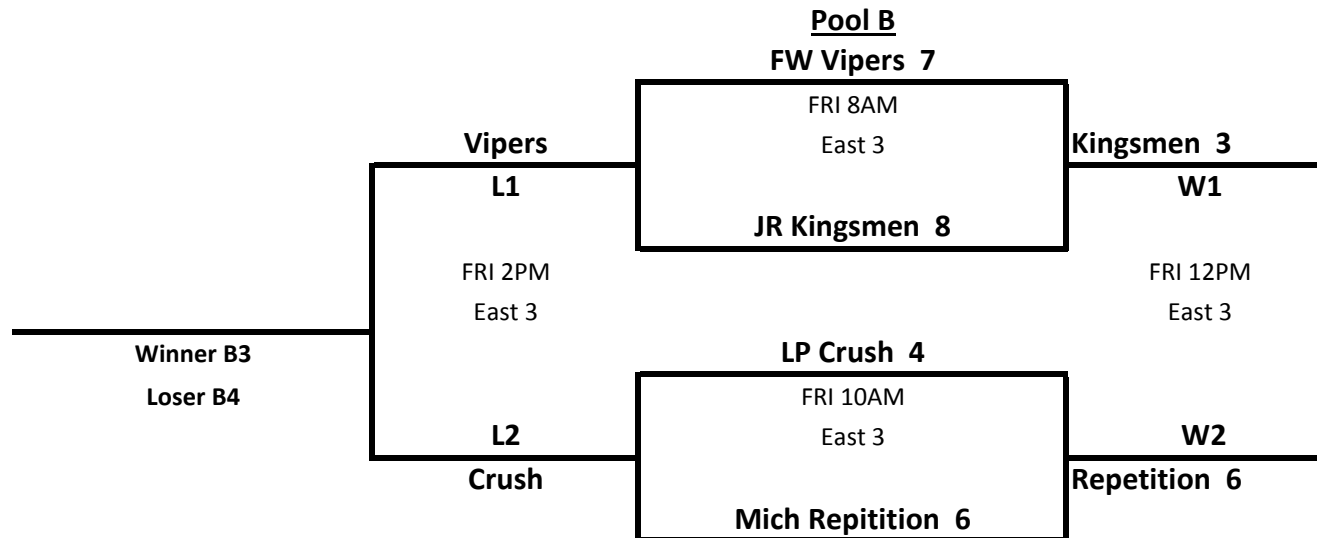

BPA Super State
June 22-25, 2017
Warsaw, IN
13U Pools

**ALL POOL GAMES ARE 1HR/45MIN, COMPLETE INNING
TEAMS ARE REQUIRED TO BE READY TO PLAY 15 MIN PRIOR TO START TIME**