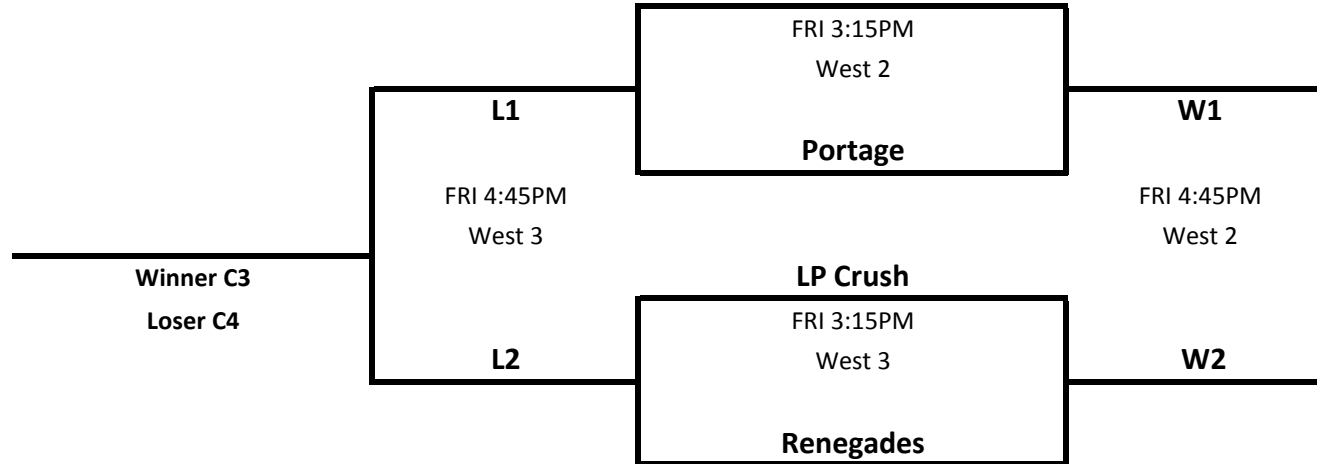

**BPA Super State
June 22-25, 2017
Warsaw, IN
11U Pools**

**ALL POOL GAMES ARE 1HR/30MIN, COMPLETE INNING
TEAMS ARE REQUIRED TO BE READY TO PLAY 15 MIN PRIOR TO START TIME**

**BPA Super State
June 22-25, 2017
Warsaw, IN
11U Pools**

**Pool B
TC Spikes**

**ALL POOL GAMES ARE 1HR/30MIN, COMPLETE INNING
TEAMS ARE REQUIRED TO BE READY TO PLAY 15 MIN PRIOR TO START TIME**

**BPA Super State
June 22-25, 2017
Warsaw, IN
11U Pools**

**Pool C
TC Spikes Blk**