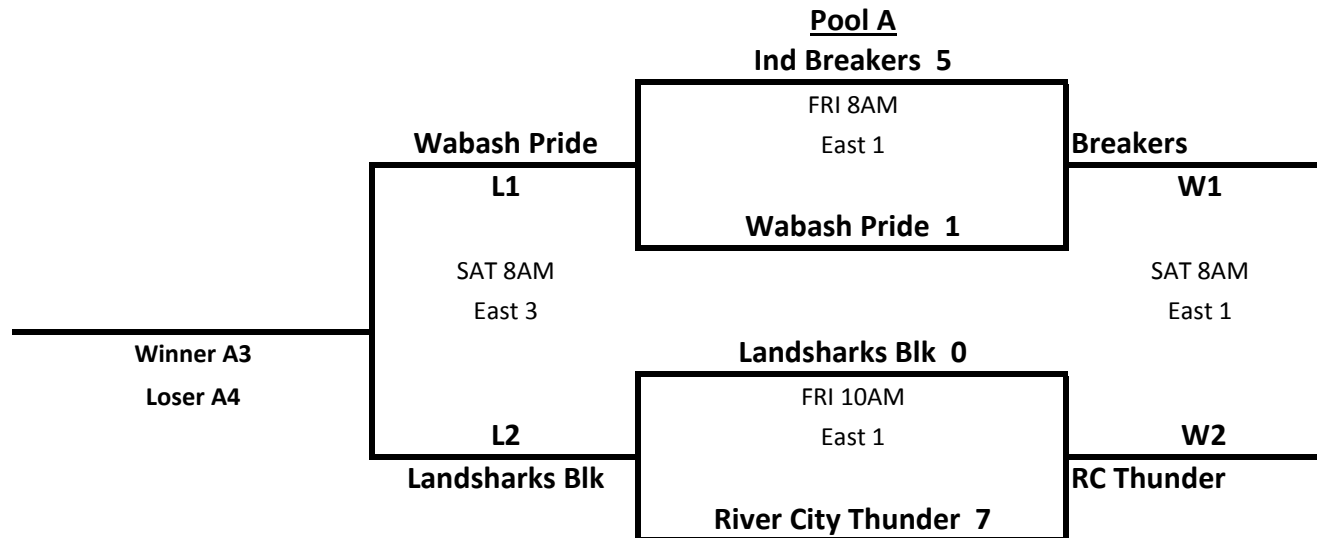

BPA Super State
June 22-25, 2017
Warsaw, IN
14U Pools

ALL POOL GAMES ARE 1HR/45MIN, COMPLETE INNING
TEAMS ARE REQUIRED TO BE READY TO PLAY 15 MIN PRIOR TO START TIME