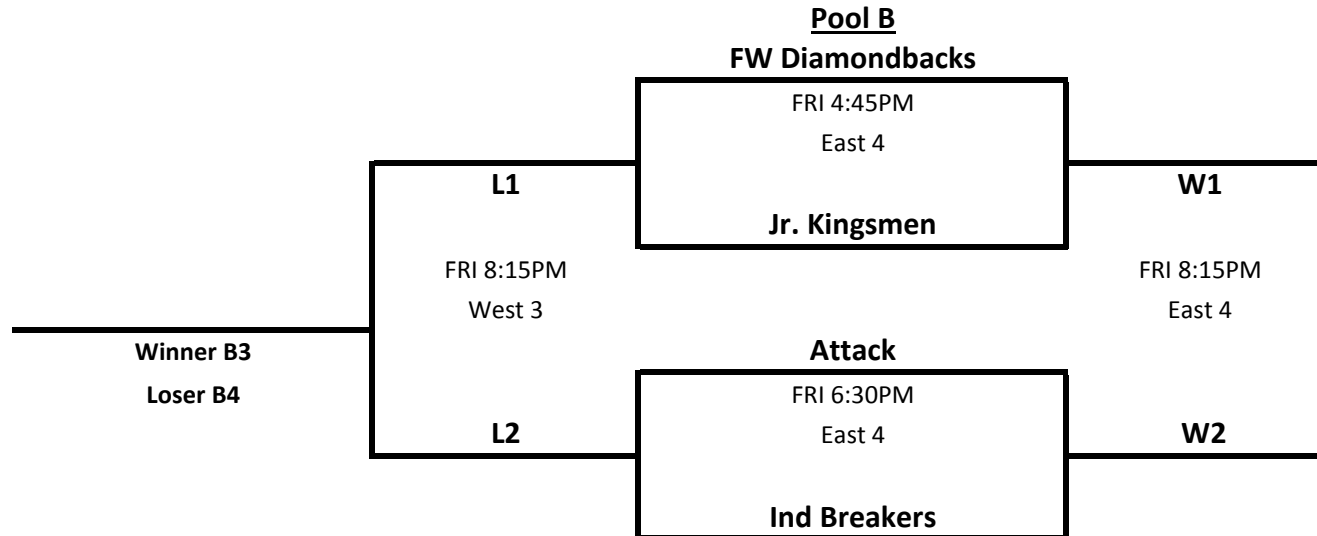

**BPA Super State
June 22-25, 2017
Warsaw, IN
12U Pools**

**ALL POOL GAMES ARE 1HR/30MIN, COMPLETE INNING
TEAMS ARE REQUIRED TO BE READY TO PLAY 15 MIN PRIOR TO START TIME**