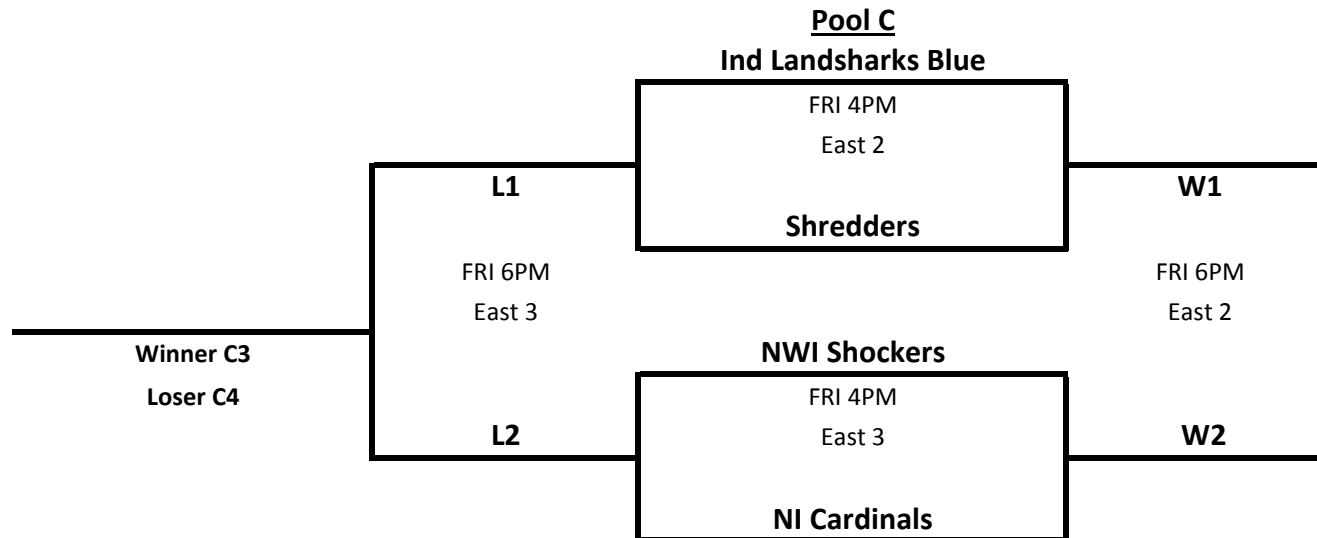

**BPA Super State
June 22-25, 2017
Warsaw, IN
13U Pools**

**ALL POOL GAMES ARE 1HR/45MIN, COMPLETE INNING
TEAMS ARE REQUIRED TO BE READY TO PLAY 15 MIN PRIOR TO START TIME**