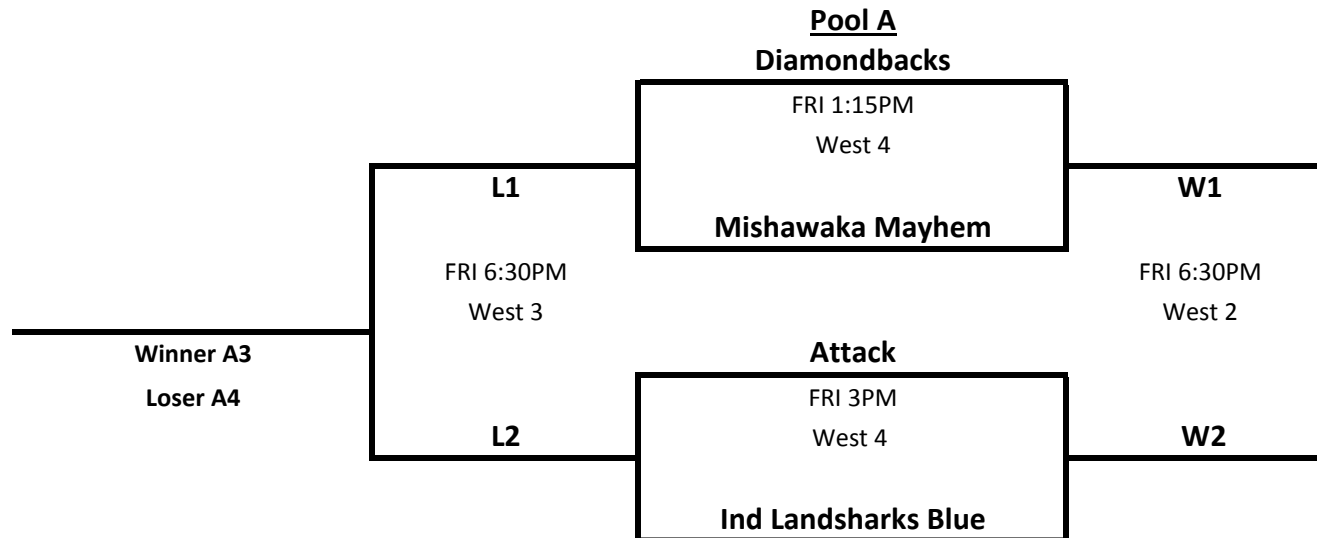

**BPA Super State
June 22-25, 2017
Warsaw, IN
10U Pools**

**ALL POOL GAMES ARE 1HR/30MIN, COMPLETE INNING
TEAMS ARE REQUIRED TO BE READY TO PLAY 15 MIN PRIOR TO START TIME**