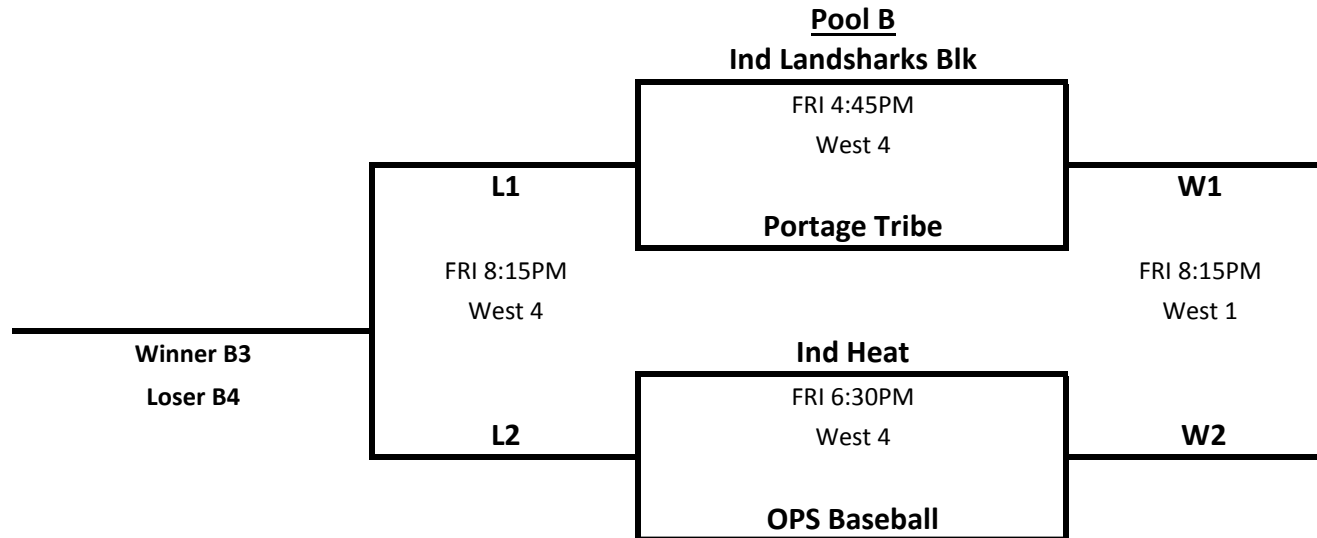

**BPA Super State
June 22-25, 2017
Warsaw, IN
10U Pools**

**ALL POOL GAMES ARE 1HR/30MIN, COMPLETE INNING
TEAMS ARE REQUIRED TO BE READY TO PLAY 15 MIN PRIOR TO START TIME**