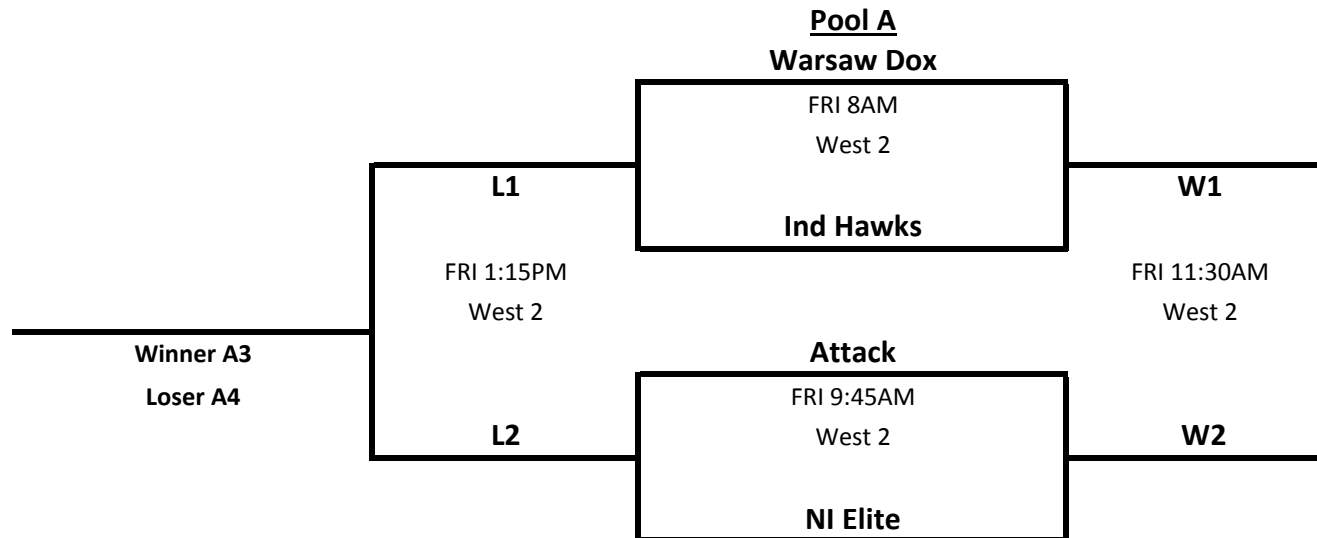

**BPA Super State
June 22-25, 2017
Warsaw, IN
11U Pools**

**ALL POOL GAMES ARE 1HR/30MIN, COMPLETE INNING
TEAMS ARE REQUIRED TO BE READY TO PLAY 15 MIN PRIOR TO START TIME**