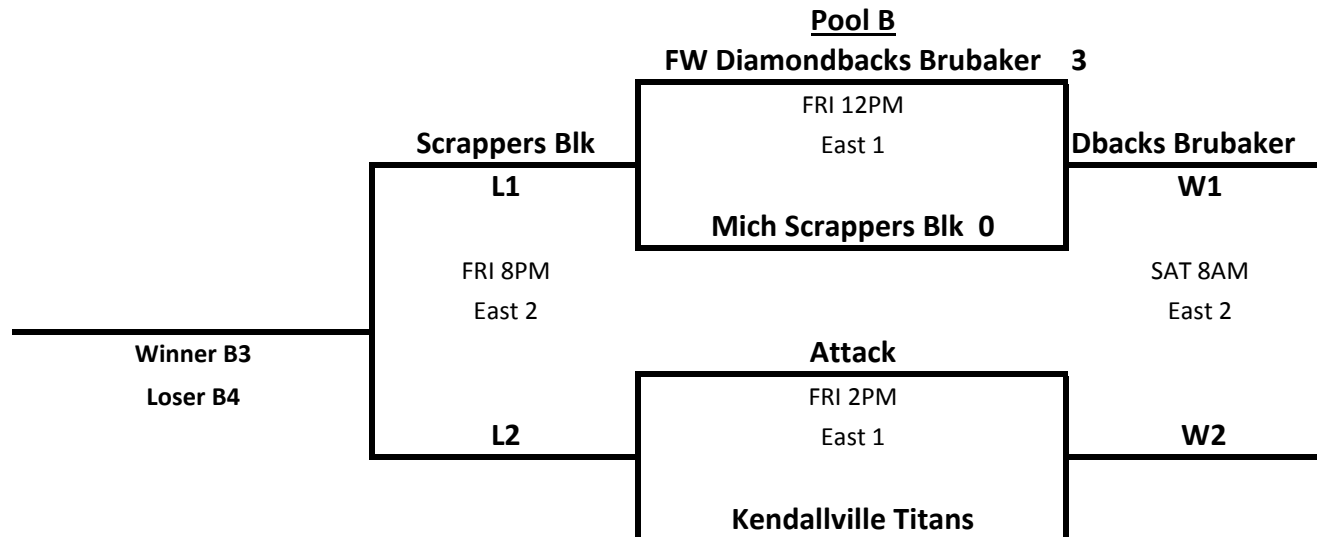

BPA Super State
June 22-25, 2017
Warsaw, IN
14U Pools

**ALL POOL GAMES ARE 1HR/45MIN, COMPLETE INNING
TEAMS ARE REQUIRED TO BE READY TO PLAY 15 MIN PRIOR TO START TIME**