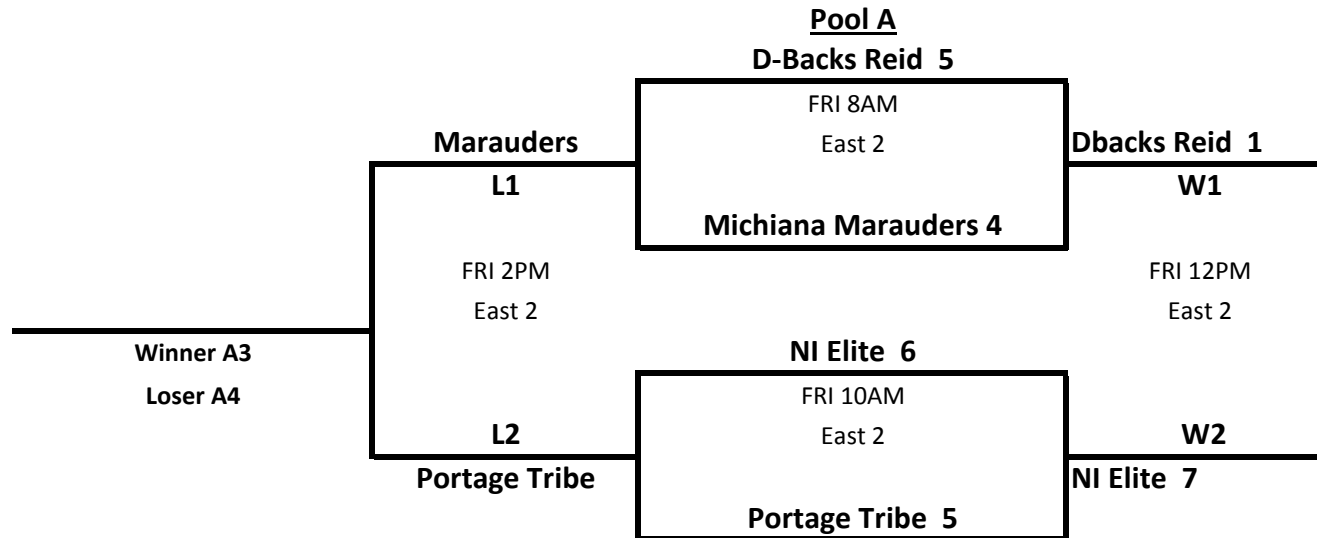

BPA Super State
June 22-25, 2017
Warsaw, IN
13U Pools

**ALL POOL GAMES ARE 1HR/45MIN, COMPLETE INNING
TEAMS ARE REQUIRED TO BE READY TO PLAY 15 MIN PRIOR TO START TIME**