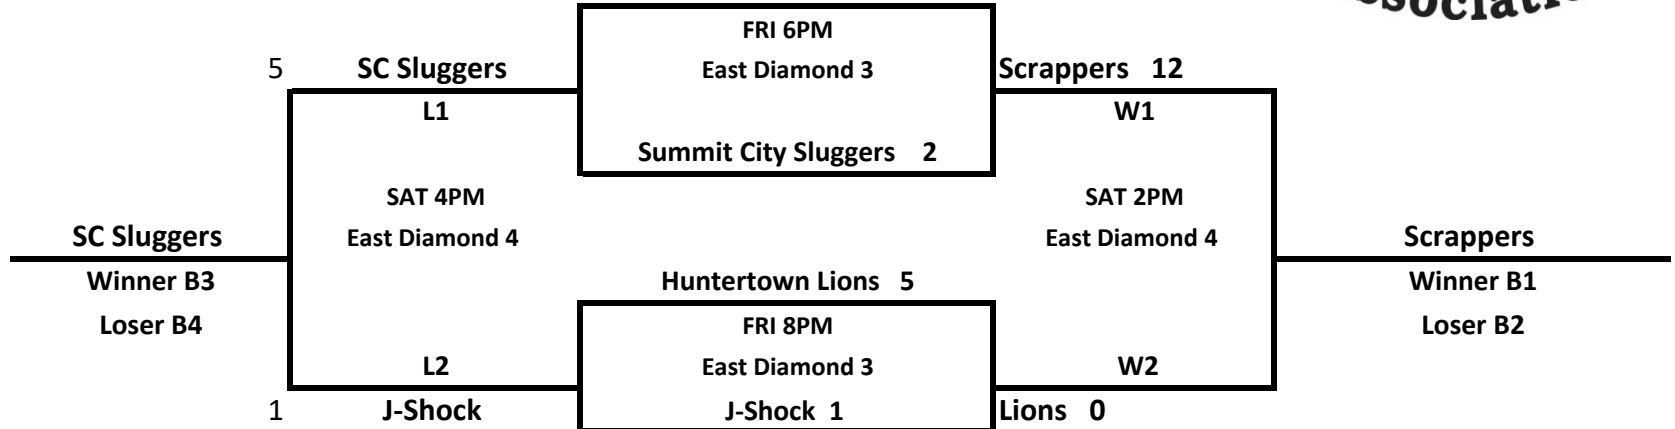

CCAC Director's Cup  
 May 5-7, 2017  
 12U POOL

Pool A

Attack 1

ALL POOL GAMES ARE 1HR, 30 MIN/COMPLETE INNING

CCAC Director's Cup  
 May 5-7, 2017  
 12U POOL

**Pool B**

Michiana Scrappers 11

ALL POOL GAMES ARE 1HR, 30 MIN/COMPLETE INNING

CCAC Director's Cup

May 5-7, 2017

12U POOL

**Pool C**

- C1) Dbacks-Thomas
- C2) Harrison Raiders Orange
- C3) Southlake Sabotage

SAT 8AM **Dbacks-Thomas** vs. Harrison Raiders Orange (East Diamond 4) 10-3

10AM Dbacks-Thomas vs. **Southlake Sabotage** (East Diamond 4) 14-2

12PM Harrison Raiders Orange vs. **Southlake Sabotage** (East Diamond 4) 16-2

**ALL POOL GAMES ARE 1HR, 30 MIN/COMPLETE INNING**

**TIE BREAKERS FOR EACH SEED: 1) Head-to-Head 2) Runs Allowed 3) Runs Scored 4) Coin Flip**