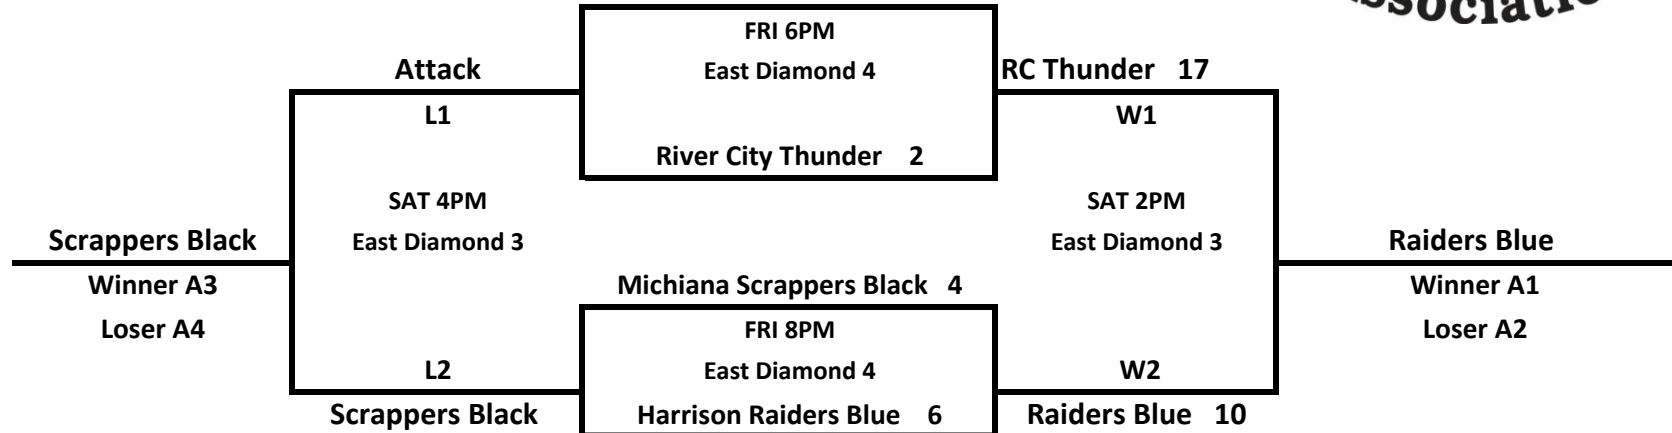

CCAC Director's Cup  
 May 5-7, 2017  
 12U POOL

Pool A

Attack 1

ALL POOL GAMES ARE 1HR, 30 MIN/COMPLETE INNING

CCAC Director's Cup  
 May 5-7, 2017  
 12U POOL

**Pool B**

Michiana Scrappers 11

ALL POOL GAMES ARE 1HR, 30 MIN/COMPLETE INNING

CCAC Director's Cup

May 5-7, 2017

12U POOL

**Pool C**

- C1) Dbacks-Thomas
- C2) Harrison Raiders Orange
- C3) Southlake Sabotage

SAT 8AM **Dbacks-Thomas** vs. Harrison Raiders Orange (East Diamond 4) 10-3

10AM Dbacks-Thomas vs. **Southlake Sabotage** (East Diamond 4) 14-2

12PM Harrison Raiders Orange vs. **Southlake Sabotage** (East Diamond 4) 16-2

**ALL POOL GAMES ARE 1HR, 30 MIN/COMPLETE INNING**

**TIE BREAKERS FOR EACH SEED: 1) Head-to-Head 2) Runs Allowed 3) Runs Scored 4) Coin Flip**