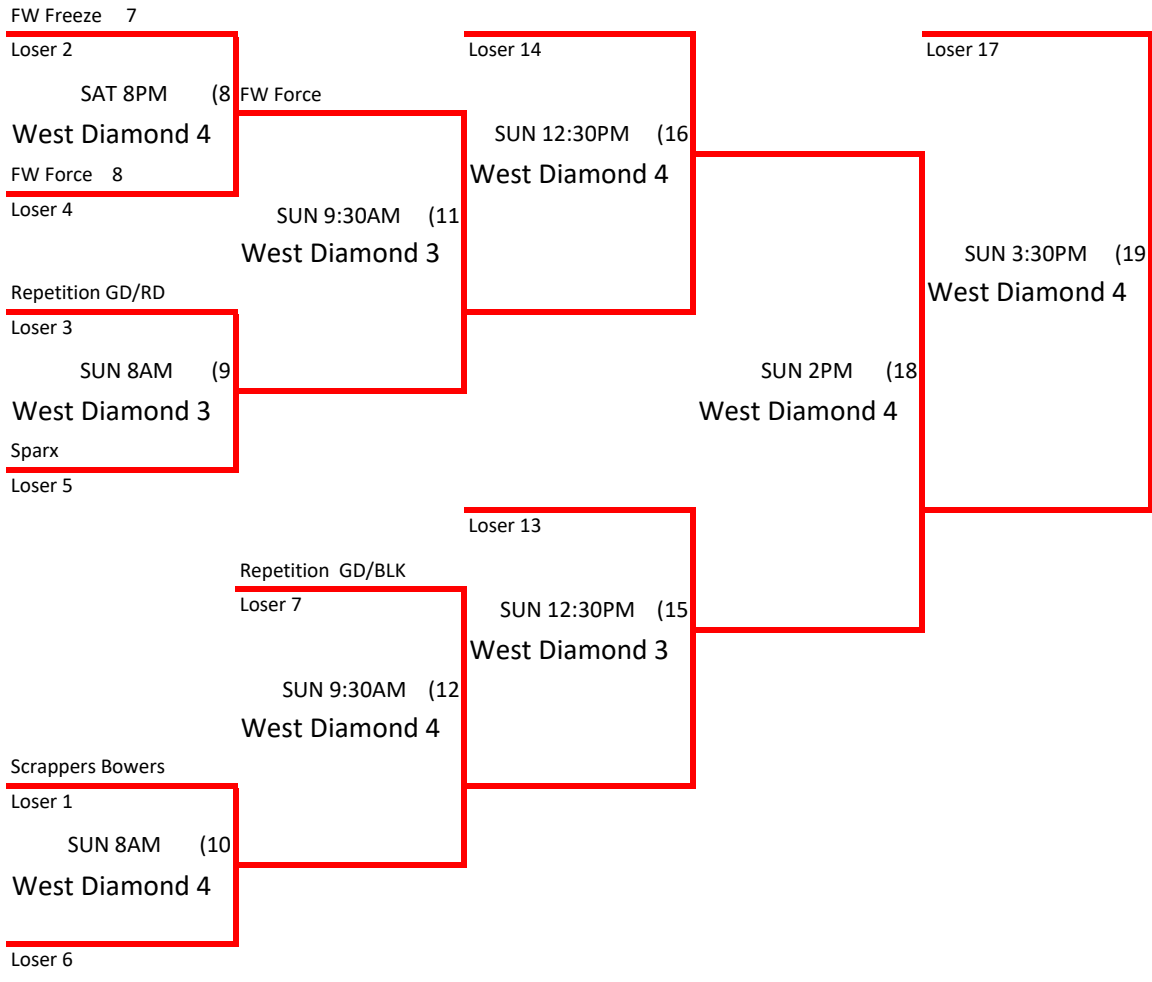

NSA Fast Pitch Fever
 12u Bracket
 April 29-30, 2017

ALL BRACKET GAMES ARE 1HR/15MIN, COMPLETE INNING

ALL BRACKET GAMES ARE 1HR/15MIN, COMPLETE

TE INNING