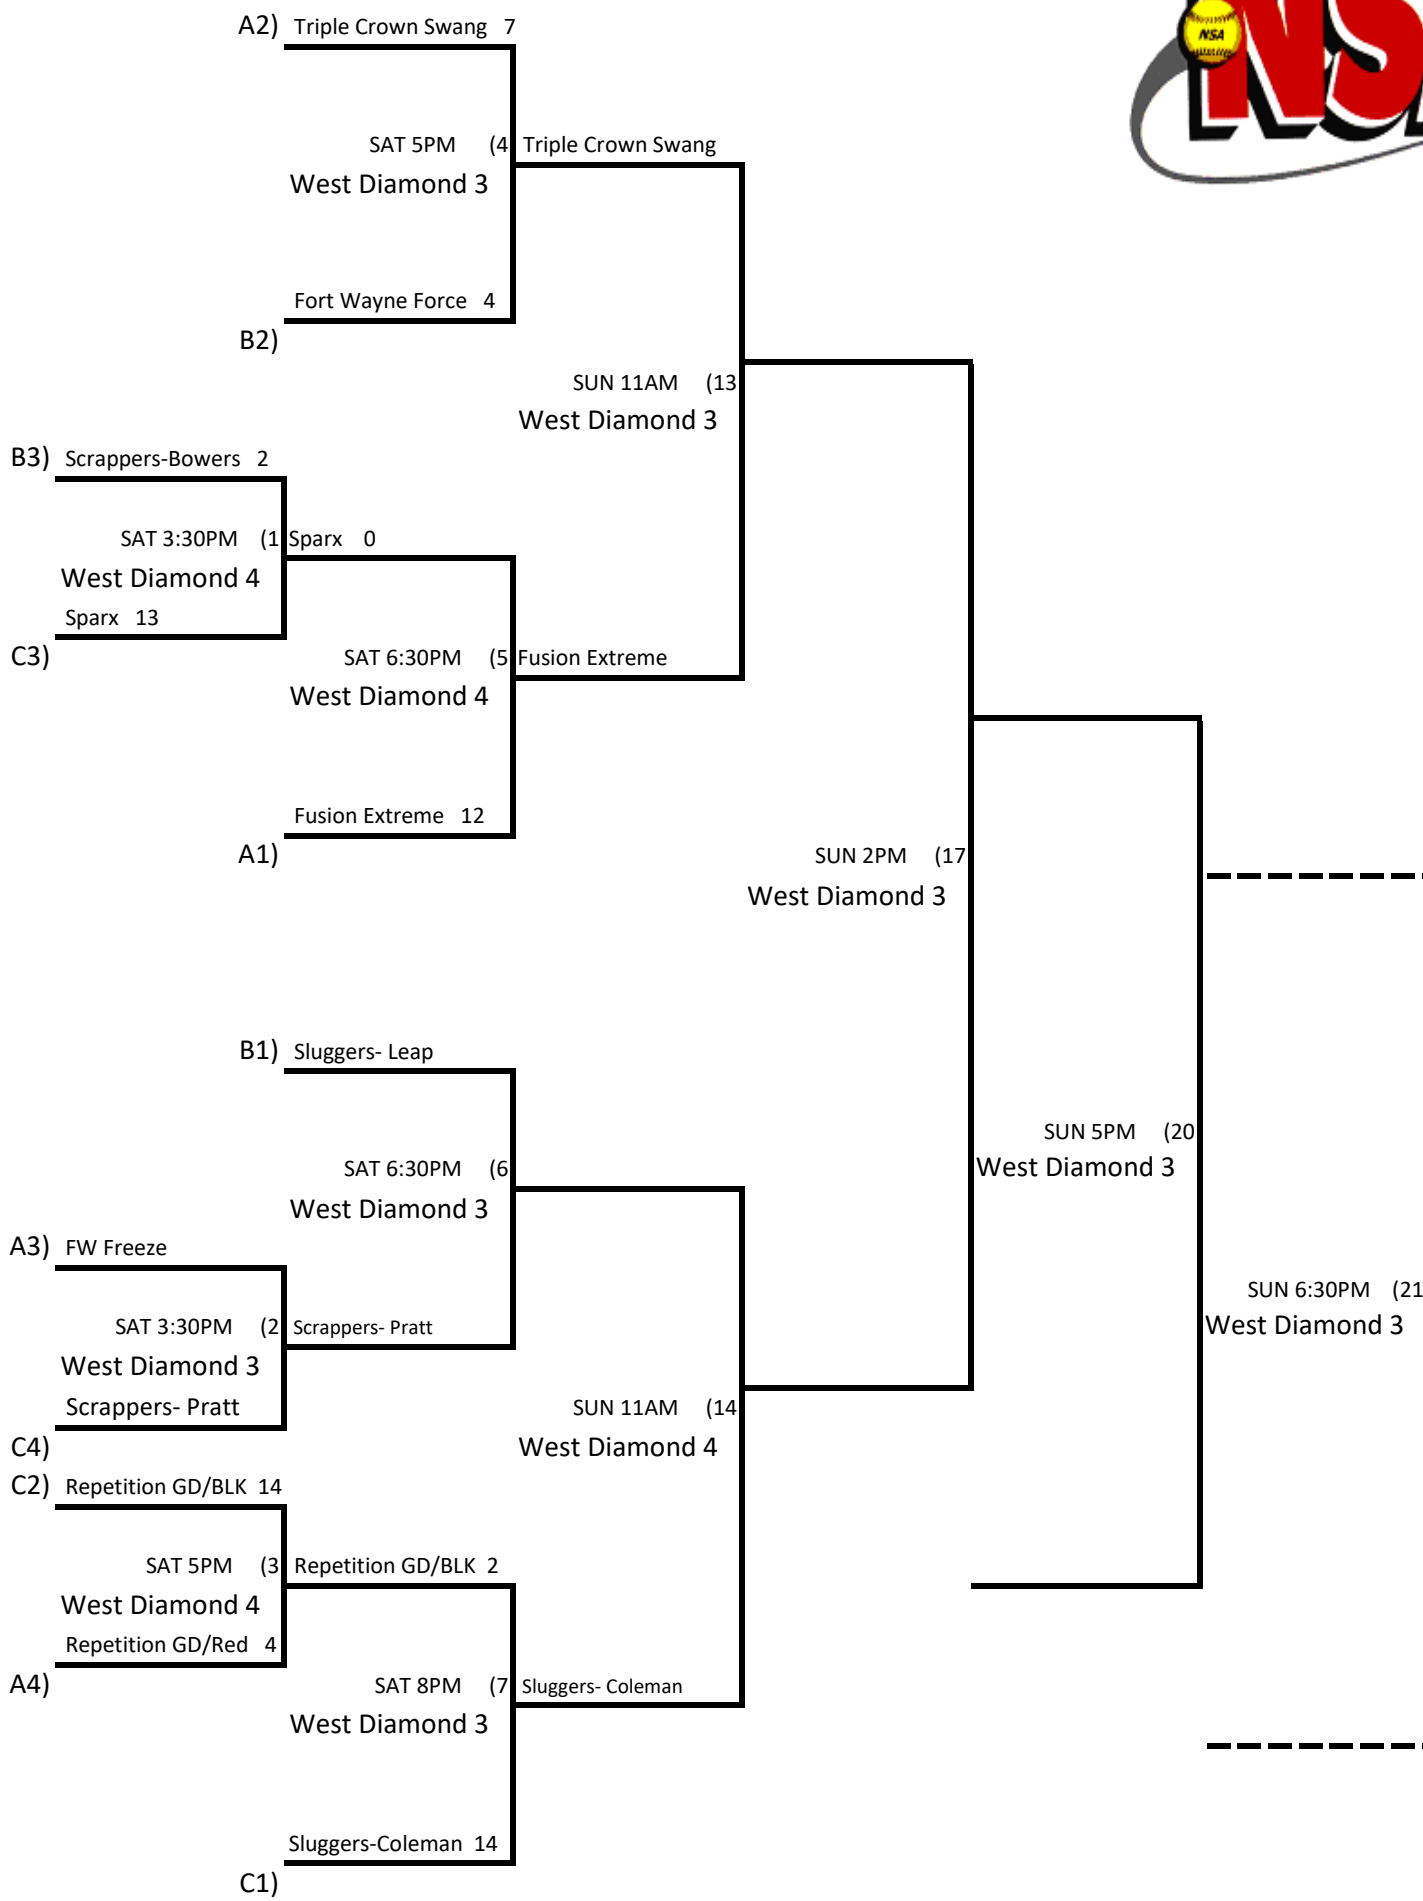

NSA Fast Pitch Fever
 12u Bracket
 April 29-30, 2017

ALL BRACKET GAMES ARE 1HR/15MIN, COMPLETE INNING

ALL BRACKET GAMES ARE 1HR/15MIN, COMPLETE

TE INNING