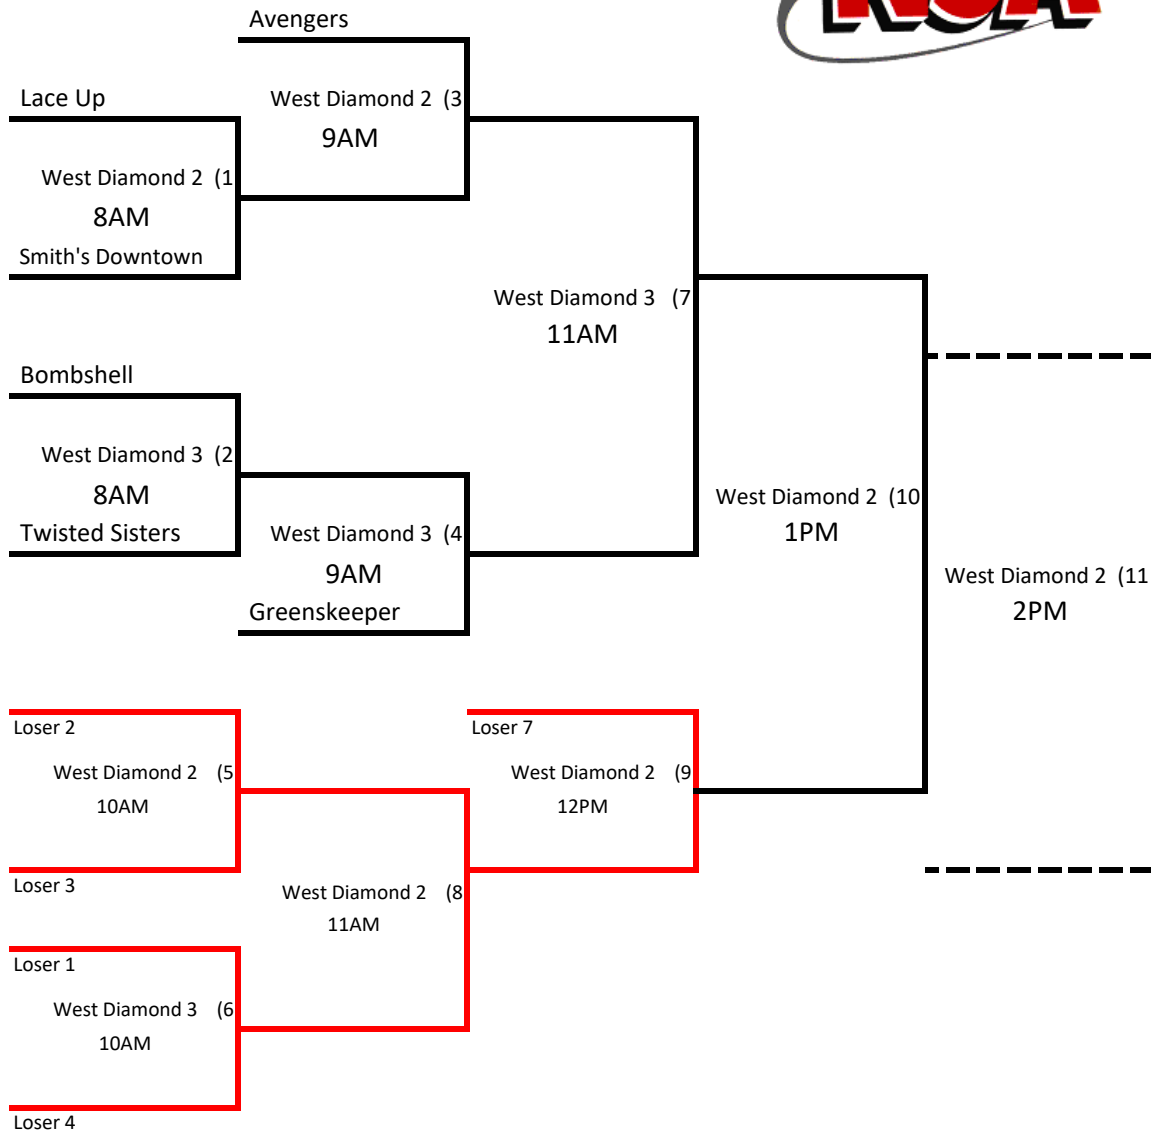

Adult Halloween Havoc
 28-Oct
 Women's Bracket

Run Rules: 15 after 3, 12 after 4, 10 after 5
Home Run Rule: 2 and 1 up