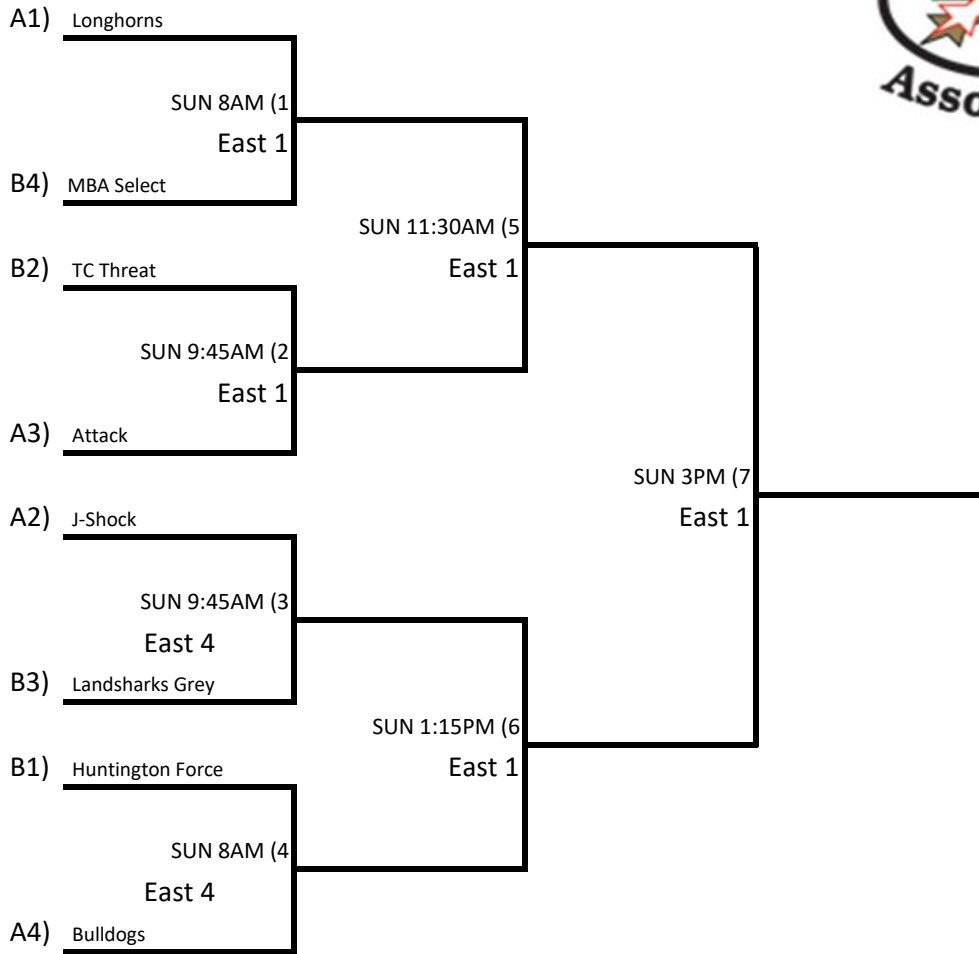

BPA Midwest Championships
July 1-2, 2017
Warsaw, IN
10U Bracket

ALL BRACKET GAMES ARE 1HR/30MIN, COMPLETE INNING
TEAMS ARE REQUIRED TO BE READY TO PLAY 15 MIN PRIOR TO START TIME